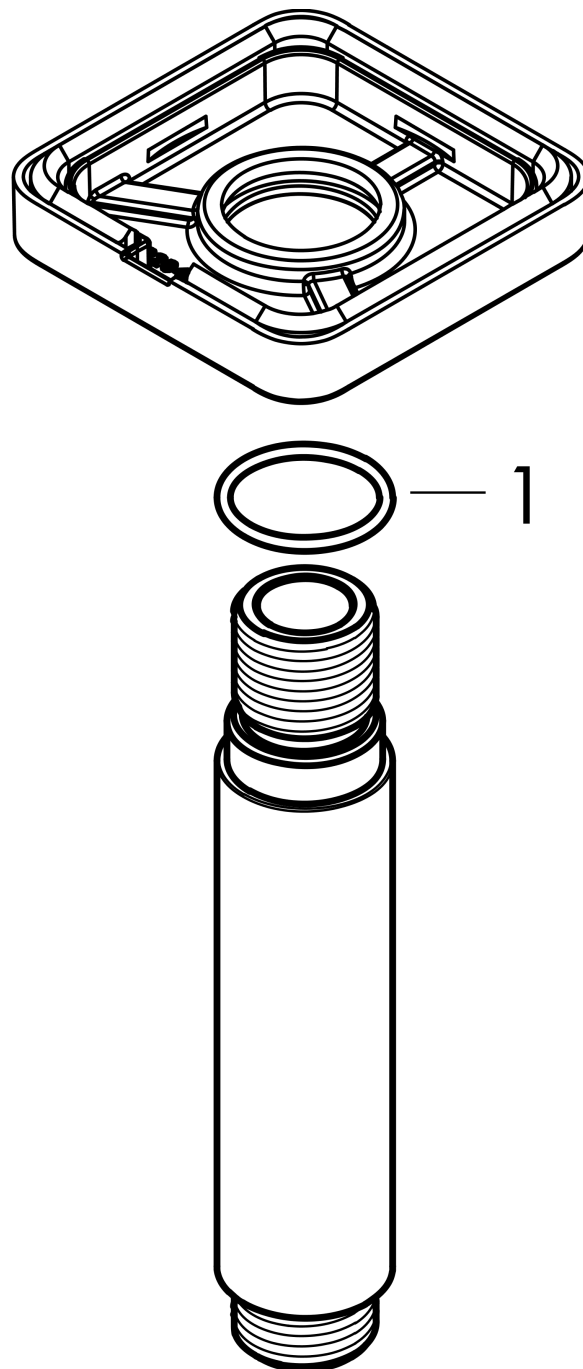

**Vernis Shape  
Ceiling connector 10 cm**

Finish: **Chrome** Article Number: **26406000**

**Description**

**product features**

- length: 100 mm
- shaft Ø: 26 mm
- installation type: exposed installation
- material: brass
- connection type: G ½

**Product image**

**Scale drawing**

Vernis Shape  
 Ceiling connector 10 cm  
 Finish: **Chrome** Article Number: **26406000**

Exploded Drawing

Year of production: >04/21

**Vernis Shape**  
**Ceiling connector 10 cm**  
 Finish: **Chrome** Article Number: **26406000**

**Spare part list**

Year of production: >04/21

Pos.	Description	Article Number	PC	PU
1	O-Ring 22x2	98185000	1	1