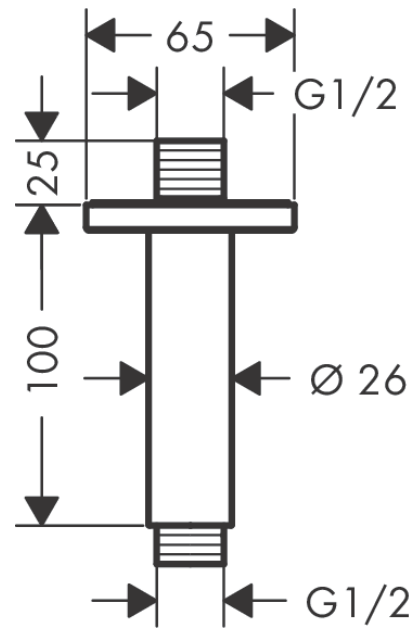

**Vernis Shape  
Ceiling connector 10 cm**

Finish: **Chrome** Article Number: **26406000**

**Description**

**product features**

- length: 100 mm
- shaft Ø: 26 mm
- installation type: exposed installation
- material: brass
- connection type: G ½

**Product image**

**Scale drawing**

Vernis Shape  
 Ceiling connector 10 cm  
 Finish: **Chrome** Article Number: **26406000**

Exploded Drawing

Year of production: >04/21

**Vernis Shape**  
**Ceiling connector 10 cm**  
 Finish: **Chrome** Article Number: **26406000**

**Spare part list**

Year of production: >04/21

Pos.	Description	Article Number	PC	PU
1	O-Ring 22x2	98185000	1	1