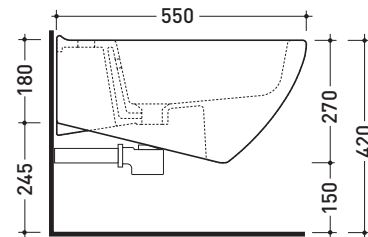

5086

Bidet sospeso monoforo

• WITH OVERFLOW • WITHOUT HOLE TAP ON DEMAND

Complements: **Rubinetti bidet linea ONE - NOKÉ - SI - FOLD**
Accessori linea TWO - HOOP - NOKÉ - FOLD

Technical accessories: **Universal fixing bracket for wall hung wc/bidet (41/P)**
Short chrome siphon for bidet (SIFB/CR)
Stop & Go drain (PLSG)
Stop&Go CERAMIC drain (PLCE)
Two piece set chrome tap filters (RF026)

Package dim. 56 x 37 x 40 cm | Weight 19,8 kg | Pz. Pallet n° 15

CE UNI EN 14528 - CL20 Dop-No14528

vista zenitale / zenital view

vista laterale / lateral view

sezione longitudinale / section

vista retro / back view

sizes in mm

CERAMIC: glossy finish

white black

matt finish

milky white carbone lava grey

Please consider a 2% tolerance on indicated measurements