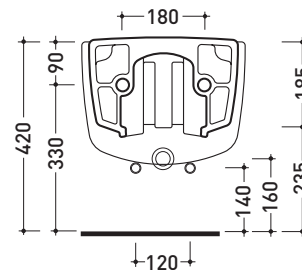

Package dim. 56 x 37 x 40 cm | Weight 19,8 kg | Pz. Pallet n° 15

CE UNI EN 14528 - CL20 Dop-No14528

vista zenitale / zenital view

vista laterale / lateral view

sezione longitudinale / section

vista retro / back view

sizes in mm

CERAMIC: glossy finish

white black

matt finish

milky white carbone lava grey

Please consider a 2% tolerance on indicated measurements