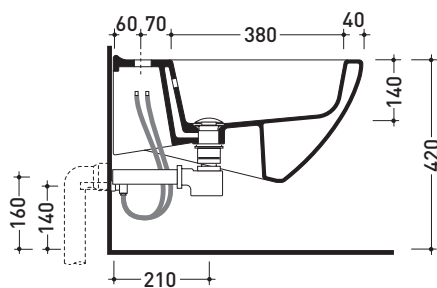

5086

Bidet sospeso monoforo

• WITH OVERFLOW • WITHOUT HOLE TAP ON DEMAND

Complements: **Rubinetti bidet linea ONE - NOKÉ - SI - FOLD**
Accessori linea TWO - HOOP - NOKÉ - FOLD

Technical accessories: **Universal fixing bracket for wall hung wc/bidet (41/P)**
Short chrome siphon for bidet (SIFB/CR)
Stop & Go drain (PLSG)
Stop&Go CERAMIC drain (PLCE)
Two piece set chrome tap filters (RF026)

Package dim. 56 x 37 x 40 cm | Weight 19,8 kg | Pz. Pallet n° 15

CE UNI EN 14528 - CL20 Dop-No14528

vista zenitale / zenital view

vista laterale / lateral view

sezione longitudinale / section

vista retro / back view

sizes in mm

CERAMIC: glossy finish

white black

matt finish

milky white carbone lava grey

Please consider a 2% tolerance on indicated measurements