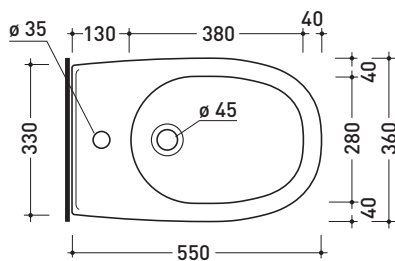

5086

Bidet sospeso monoforo

• WITH OVERFLOW • WITHOUT HOLE TAP ON DEMAND

Complements: **Rubinetti bidet linea ONE - NOKÉ - SI - FOLD**
Accessori linea TWO - HOOP - NOKÉ - FOLD

Technical accessories: **Universal fixing bracket for wall hung wc/bidet (41/P)**
Short chrome siphon for bidet (SIFB/CR)
Stop & Go drain (PLSG)
Stop&Go CERAMIC drain (PLCE)
Two piece set chrome tap filters (RF026)

Package dim. 56 x 37 x 40 cm | Weight 19,8 kg | Pz. Pallet n° 15

CE UNI EN 14528 - CL20 Dop-No14528

vista zenitale / zenital view

vista laterale / lateral view

sezione longitudinale / section

vista retro / back view

sizes in mm

CERAMIC: glossy finish

white black

matt finish

milky white carbone lava grey

Please consider a 2% tolerance on indicated measurements