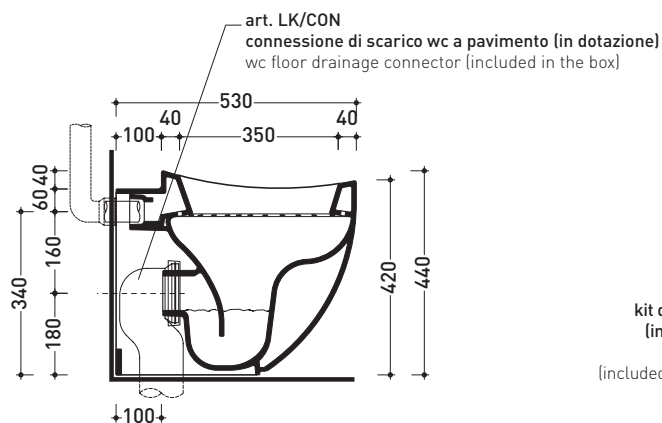

design **ALEXANDER DURINGER** and **STEFANO ROSINI**

2004

IO117

Back to wall wc with S/P trap (drainage connector for floor trap art. LK/CON and floor fixing kit included art. 9003)

Complements: **Soft-closing thermosetting wrapping seat&cover (IOCW05)**
 Line accessories: **TWO - HOOP - NOKE - FOLD**

Package dim. 54 x 36 x 45,5 cm | Weight 25 kg | Pz. Pallet n° 15

CE UNI EN 997

Dop-No997

WHILE STOCKS LAST

vista zenitale / zenital view

vista laterale / lateral view

sezione longitudinale / section

vista retro / back view

sizes in mm

Please consider a 2% tolerance on indicated measurements

CERAMIC: glossy finish

white