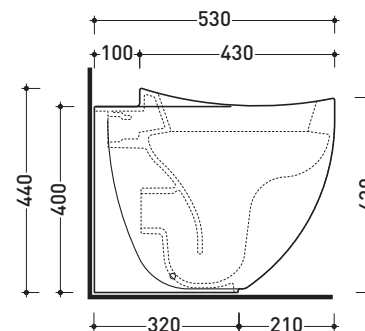

Package dim. 54 x 36 x 45,5 cm | Weight 25 kg | Pz. Pallet n° 15

CE UNI EN 997

Dop-No997

WHILE STOCKS LAST

vista zenitale / zenital view

vista laterale / lateral view

sezione longitudinale / section

vista retro / back view

sizes in mm

Please consider a 2% tolerance on indicated measurements

CERAMIC: glossy finish

white