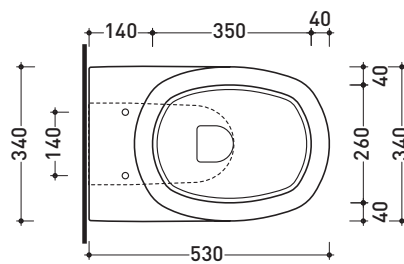

design **ALEXANDER DURINGER** and **STEFANO ROSINI**

2004

IO117

Back to wall wc with S/P trap (drainage connector for floor trap art. LK/CON and floor fixing kit included art. 9003)

Complements: **Soft-closing thermosetting wrapping seat&cover (IOCW05)**
 Line accessories: **TWO - HOOP - NOKE - FOLD**

Package dim. 54 x 36 x 45,5 cm | Weight 25 kg | Pz. Pallet n° 15

CE UNI EN 997

Dop-No997

WHILE STOCKS LAST

vista zenitale / zenital view

vista laterale / lateral view

sezione longitudinale / section

vista retro / back view

sizes in mm

Please consider a 2% tolerance on indicated measurements

CERAMIC: glossy finish

white