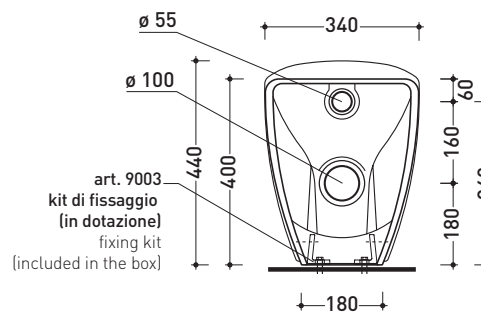

Package dim. 54 x 36 x 45,5 cm | Weight 25 kg | Pz. Pallet n° 15

CE UNI EN 997

Dop-No997

WHILE STOCKS LAST

vista zenitale / zenital view

vista laterale / lateral view

sezione longitudinale / section

vista retro / back view

sizes in mm

Please consider a 2% tolerance on indicated measurements

CERAMIC: glossy finish

white