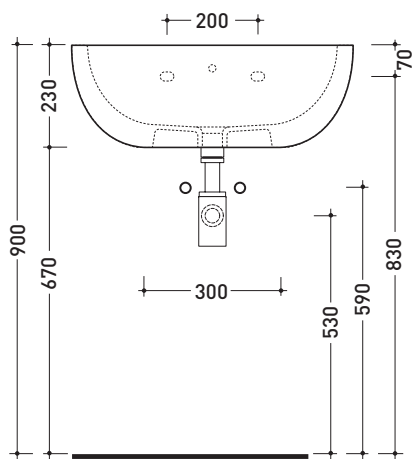

DP481 Dip 62

Countertop - wall hung single-hole basin 62 cm with tap ledge

• WITH OVERFLOW • ARRANGED FOR THREE HOLES TAP

Complements: **Forty6 shelf (F6DP)**
Furniture BOX - depth. 50
Line taps basin: ONE - NOKÉ - FOLD - X1
Line accessories: TWO - HOOP - NOKÉ - FOLD

Package dim. **63 x 23 x 50 cm** | Weight **22 kg** | Pz. Pallet n° **11**

vista zenitale / zenital view

vista zenitale / zenital view

vista frontale / frontal view

sezione longitudinale / section

sizes in mm