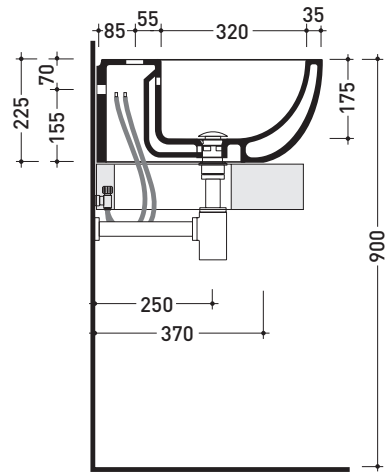

DP481 Dip 62

Countertop - wall hung single-hole basin 62 cm with tap ledge

• WITH OVERFLOW • ARRANGED FOR THREE HOLES TAP

Complements: **Forty6 shelf (F6DP)**
Furniture BOX - depth. 50
Line taps basin: ONE - NOKÉ - FOLD - X1
Line accessories: TWO - HOOP - NOKÉ - FOLD

Package dim. **63 x 23 x 50 cm** | Weight **22 kg** | Pz. Pallet n° **11**

vista zenitale / zenital view

vista zenitale / zenital view

vista frontale / frontal view

sezione longitudinale / section

sizes in mm