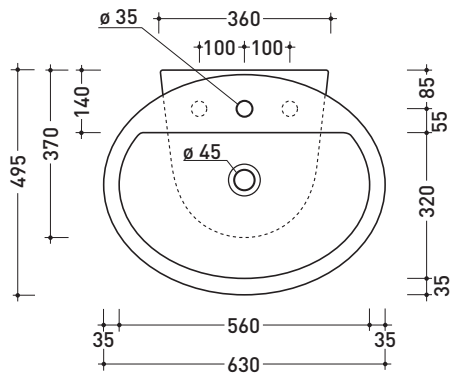

DP481 Dip 62

Countertop - wall hung single-hole basin 62 cm with tap ledge

• WITH OVERFLOW • ARRANGED FOR THREE HOLES TAP

Complements: **Forty6 shelf (F6DP)**
Furniture BOX - depth. 50
Line taps basin: ONE - NOKÉ - FOLD - X1
Line accessories: TWO - HOOP - NOKÉ - FOLD

Package dim. **63 x 23 x 50 cm** | Weight **22 kg** | Pz. Pallet n° **11**

vista zenitale / zenital view

vista zenitale / zenital view

vista frontale / frontal view

sezione longitudinale / section

sizes in mm