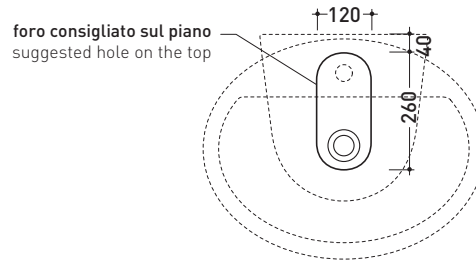

DP481 Dip 62

Countertop - wall hung single-hole basin 62 cm with tap ledge

• WITH OVERFLOW • ARRANGED FOR THREE HOLES TAP

Complements: **Forty6 shelf (F6DP)**
Furniture BOX - depth. 50
Line taps basin: ONE - NOKÉ - FOLD - X1
Line accessories: TWO - HOOP - NOKÉ - FOLD

Technical accessories: **Chrome siphon (SIFL/CR) - Telescopic chrome siphon (SIFL066)**
Stop & Go drain (PLSG)
CERAMIC Stop & Go drain (PLCE)
Two piece set chrome tap filters (RF026)
Fixing kit for wall (9002)

Package dim. **63 x 23 x 50 cm** | Weight **22 kg** | Pz. Pallet n° **11**

vista zenitale / zenital view

vista zenitale / zenital view

vista frontale / frontal view

sezione longitudinale / section

sizes in mm