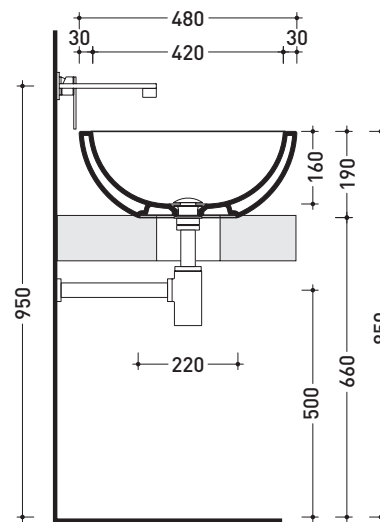

## FT52L Fonte Tonda

Countertop basin 52 cm

• WITHOUT OVERFLOW • WITHOUT TAP LEDGE

Complements: **Mensola Forty6 (F6FNT)**  
**Furniture BOX - depth. 50**  
 Line taps basin: ONE - NOKÉ - SI - FOLD - x1  
 Line accessories: TWO - HOOP - NOKÉ - FOLD

Package dim. 52,5 x 20 x 50 cm | Weight 14,5 kg | Pz. Pallet n° 20

CE UNI EN 14688 - CL00 Dop-No14688

vista zenitale / zenital view

vista zenitale / zenital view

vista frontale / frontal view

sezione longitudinale / section

sizes in mm

Please consider a 2% tolerance on indicated measurements

CERAMIC: glossy finish

white black

matt finish

milky white carbone lava grey argilla nuvola fango rosso rubens petrolio