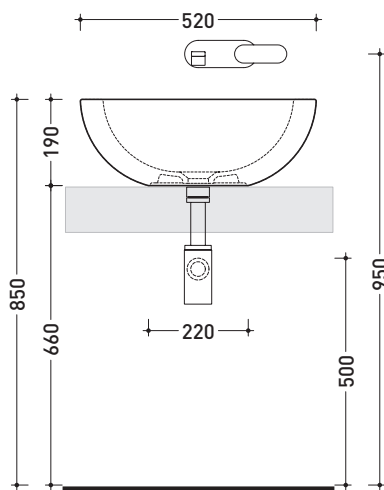

## FT52L Fonte Tonda

Countertop basin 52 cm

• WITHOUT OVERFLOW • WITHOUT TAP LEDGE

Complements: **Mensola Forty6 (F6FNT)**  
**Furniture BOX - depth. 50**  
 Line taps basin: ONE - NOKÉ - SI - FOLD - x1  
 Line accessories: TWO - HOOP - NOKÉ - FOLD

Package dim. 52,5 x 20 x 50 cm | Weight 14,5 kg | Pz. Pallet n° 20

CE UNI EN 14688 - CL00 Dop-No14688

vista zenitale / zenital view

vista zenitale / zenital view

vista frontale / frontal view

sezione longitudinale / section

sizes in mm

Please consider a 2% tolerance on indicated measurements

CERAMIC: glossy finish

white black

matt finish

milky white carbone lava grey argilla nuvola fango rosso rubens petrolio