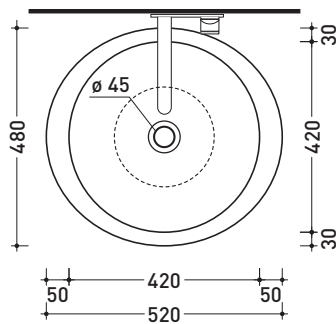

## FT52L Fonte Tonda

Countertop basin 52 cm

• WITHOUT OVERFLOW • WITHOUT TAP LEDGE

Complements: **Mensola Forty6 (F6FNT)**  
**Furniture BOX - depth. 50**  
 Line taps basin: ONE - NOKÉ - SI - FOLD - x1  
 Line accessories: TWO - HOOP - NOKÉ - FOLD

Package dim. 52,5 x 20 x 50 cm | Weight 14,5 kg | Pz. Pallet n° 20

CE UNI EN 14688 - CL00 Dop-No14688

vista zenitale / zenital view

vista zenitale / zenital view

vista frontale / frontal view

sezione longitudinale / section

sizes in mm

Please consider a 2% tolerance on indicated measurements

CERAMIC: glossy finish

white black

matt finish

milky white carbone lava grey argilla nuvola fango rosso rubens petrolio