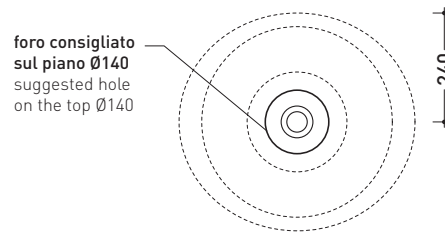

## FT52L Fonte Tonda

Countertop basin 52 cm

• WITHOUT OVERFLOW • WITHOUT TAP LEDGE

Complements: **Mensola Forty6 (F6FNT)**  
**Furniture BOX - depth. 50**  
 Line taps basin: ONE - NOKÉ - SI - FOLD - x1  
 Line accessories: TWO - HOOP - NOKÉ - FOLD

Package dim. 52,5 x 20 x 50 cm | Weight 14,5 kg | Pz. Pallet n° 20

CE UNI EN 14688 - CL00 Dop-No14688

vista zenitale / zenital view

vista zenitale / zenital view

vista frontale / frontal view

sezione longitudinale / section

sizes in mm

Please consider a 2% tolerance on indicated measurements

CERAMIC: glossy finish

white black

matt finish

milky white carbone lava grey argilla nuvola fango rosso rubens petrolio