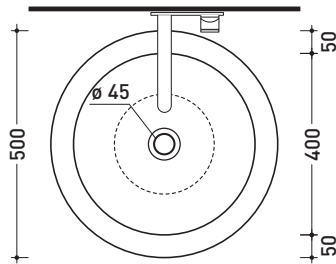

Fonte Fontana

➔ **FLAMINIA.**

design GIULIO CAPPELLINI

2005

FN50L Fonte 50

Countertop basin 50 cm

• WITHOUT OVERFLOW • WITHOUT TAP LEDGE

Complements: **Forty6 shelf (F6FNT)**
Furniture BOX - depth. 50
Line taps basin: ONE - NOKÉ - SI - FOLD - x1
Line accessories: TWO - HOOP - NOKÉ - FOLD

Package dim. 52,5 x 20 x 50 cm | Weight 14,5 kg | Pz. Pallet n° 20

CE UNI EN 14688 - CL00 Dop-No14688

vista zenitale / zenital view

vista zenitale / zenital view

vista frontale / frontal view

sezione longitudinale / section

sizes in mm

Please consider a 2% tolerance on indicated measurements

CERAMIC: glossy finish

white black

matt finish

milky white carbone lava grey argilla nuvola fango rosso rubens petrolio

<http://www.ceramicaflaminia.it/en/products/290-fonte-fontana>