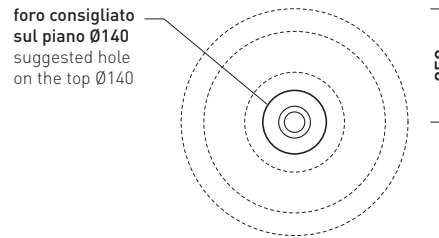

Fonte Fontana

➔ **FLAMINIA.**

design GIULIO CAPPELLINI

2005

FN50L Fonte 50

Countertop basin 50 cm

• WITHOUT OVERFLOW • WITHOUT TAP LEDGE

Complements: **Forty6 shelf (F6FNT)**
Furniture BOX - depth. 50
Line taps basin: ONE - NOKÉ - SI - FOLD - x1
Line accessories: TWO - HOOP - NOKÉ - FOLD

Technical accessories: **Chrome siphon (SIFL/CR) - Telescopic chrome siphon (SIFL066)**
Stop & Go drain (PLSG)
CERAMIC Stop & Go drain (PLCE)
Chrome waste with automatic integrated overflow (PLTPCR)
Waste with automatic integrated overflow and ceramic cover (PLTPCE)
Two piece set chrome tap filters (RF026)

Package dim. 52,5 x 20 x 50 cm | Weight 14,5 kg | Pz. Pallet n° 20

CE UNI EN 14688 - CL00 Dop-No14688

vista zenitale / zenital view

vista zenitale / zenital view

vista frontale / frontal view

sezione longitudinale / section

sizes in mm

Please consider a 2% tolerance on indicated measurements

CERAMIC: glossy finish

white black

matt finish

milky white carbone lava grey argilla nuvola fango rosso rubens petrolio

<http://www.ceramicaflaminia.it/en/products/290-fonte-fontana>