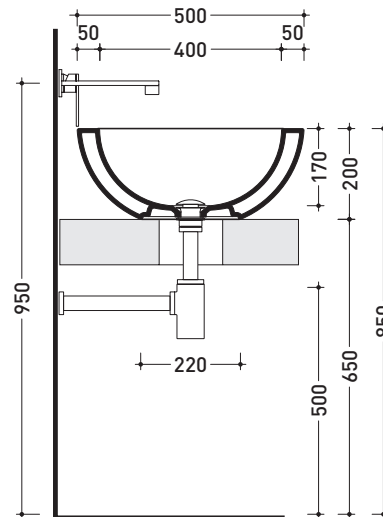

Fonte Fontana

➔ **FLAMINIA.**

design GIULIO CAPPELLINI

2005

FN50L Fonte 50

Countertop basin 50 cm

• WITHOUT OVERFLOW • WITHOUT TAP LEDGE

Complements: **Forty6 shelf (F6FNT)**
Furniture BOX - depth. 50
Line taps basin: ONE - NOKÉ - SI - FOLD - x1
Line accessories: TWO - HOOP - NOKÉ - FOLD

Package dim. 52,5 x 20 x 50 cm | Weight 14,5 kg | Pz. Pallet n° 20

CE UNI EN 14688 - CL00 Dop-No14688

vista zenitale / zenital view

vista zenitale / zenital view

vista frontale / frontal view

sezione longitudinale / section

sizes in mm

Please consider a 2% tolerance on indicated measurements

CERAMIC: glossy finish

white black

matt finish

milky white carbone lava grey argilla nuvola fango rosso rubens petrolio

<http://www.ceramicaflaminia.it/en/products/290-fonte-fontana>