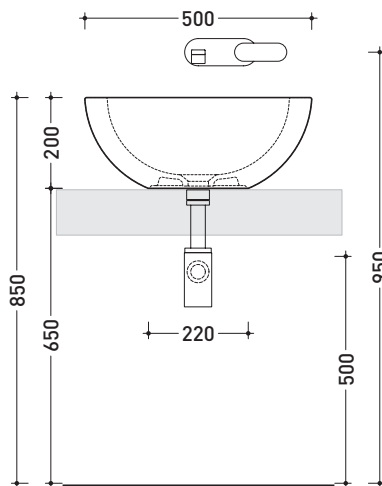

Fonte Fontana

➔ **FLAMINIA.**

design GIULIO CAPPELLINI

2005

FN50L Fonte 50

Countertop basin 50 cm

• WITHOUT OVERFLOW • WITHOUT TAP LEDGE

Complements: **Forty6 shelf (F6FNT)**
Furniture BOX - depth. 50
Line taps basin: ONE - NOKÉ - SI - FOLD - x1
Line accessories: TWO - HOOP - NOKÉ - FOLD

Package dim. 52,5 x 20 x 50 cm | Weight 14,5 kg | Pz. Pallet n° 20

CE UNI EN 14688 - CL00 Dop-No14688

vista zenitale / zenital view

vista zenitale / zenital view

vista frontale / frontal view

sezione longitudinale / section

sizes in mm

Please consider a 2% tolerance on indicated measurements

CERAMIC: glossy finish

white black

matt finish

milky white carbone lava grey argilla nuvola fango rosso rubens petrolio

<http://www.ceramicaflaminia.it/en/products/290-fonte-fontana>