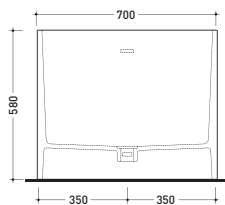

design **GIULIO CAPPELLINI**

2005

MW170 Wash

Bath-tub 170 cm in Pietraluce - drain cover matching color the bathtub (drainage system art. SIFMW included)

• WITH OVERFLOW

Complements: **Line taps bath-tub: ONE - NOKÉ - SI - FOLD**
Line accessories: TWO - HOOP - NOKÉ - FOLD

Package dim. 206 x 93 x 72 cm | Weight 170 kg | Pz. Pallet n° 1

CE UNI EN 14516 - CL1 Dop-No14516

vista zenitale / zenital view

Capacità Max / Max Capacity 350 L.
Peso Netto / Net Weight 170 Kg.

vista frontale / frontal view

sezione laterale / section

vista laterale / lateral view

sezione longitudinale / section

sizes in mm

PIETRALUCE: glossy finish

white black marine blue red beige sand grey

matt finish

milky white carbone lava grey argilla cenere