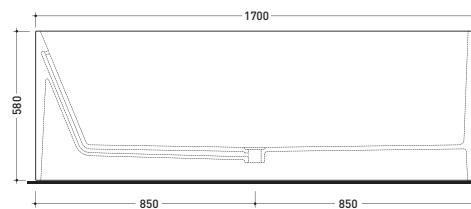

design **GIULIO CAPPELLINI**

2005

MW170 Wash

Bath-tub 170 cm in Pietraluce - drain cover matching color the bathtub (drainage system art. SIFMW included)

• WITH OVERFLOW

Complements: **Line taps bath-tub: ONE - NOKÉ - SI - FOLD**
Line accessories: TWO - HOOP - NOKÉ - FOLD

Package dim. 206 x 93 x 72 cm | Weight 170 kg | Pz. Pallet n° 1

CE UNI EN 14516 - CL1 Dop-No14516

vista zenitale / zenital view

Capacità Max / Max Capacity 350 L.
Peso Netto / Net Weight 170 Kg.

vista frontale / frontal view

sezione laterale / section

vista laterale / lateral view

sezione longitudinale / section

sizes in mm

PIETRALUCE: glossy finish

white black marine blue red beige sand grey

matt finish

milky white carbone lava grey argilla cenere