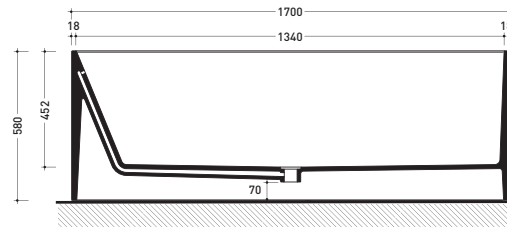

design **GIULIO CAPPELLINI**

2005

MW170 Wash

Bath-tub 170 cm in Pietraluce - drain cover matching color the bathtub (drainage system art. SIFMW included)

• WITH OVERFLOW

Complements: **Line taps bath-tub: ONE - NOKÉ - SI - FOLD**
Line accessories: TWO - HOOP - NOKÉ - FOLD

Package dim. 206 x 93 x 72 cm | Weight 170 kg | Pz. Pallet n° 1

CE UNI EN 14516 - CL1 Dop-No14516

vista zenitale / zenital view

Capacità Max / Max Capacity 350 L.
Peso Netto / Net Weight 170 Kg.

vista frontale / frontal view

sezione laterale / section

vista laterale / lateral view

sezione longitudinale / section

sizes in mm

PIETRALUCE: glossy finish

white black marine blue red beige sand grey

matt finish

milky white carbone lava grey argilla cenere