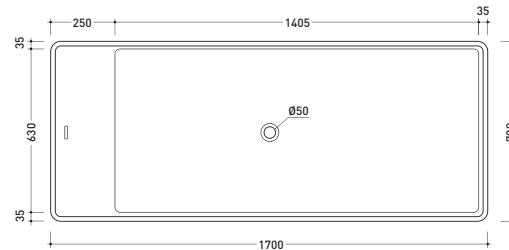

design **GIULIO CAPPELLINI**

2005

MW170 Wash

Bath-tub 170 cm in Pietraluce - drain cover matching color the bathtub (drainage system art. SIFMW included)

• WITH OVERFLOW

Complements: **Line taps bath-tub: ONE - NOKÉ - SI - FOLD**
Line accessories: TWO - HOOP - NOKÉ - FOLD

Package dim. 206 x 93 x 72 cm | Weight 170 kg | Pz. Pallet n° 1

CE UNI EN 14516 - CL1 Dop-No14516

vista zenitale / zenital view

Capacità Max / Max Capacity 350 L.
Peso Netto / Net Weight 170 Kg.

vista frontale / frontal view

sezione laterale / section

vista laterale / lateral view

sezione longitudinale / section

sizes in mm

PIETRALUCE: glossy finish

white black marine blue red beige sand grey

matt finish

milky white carbone lava grey argilla cenere