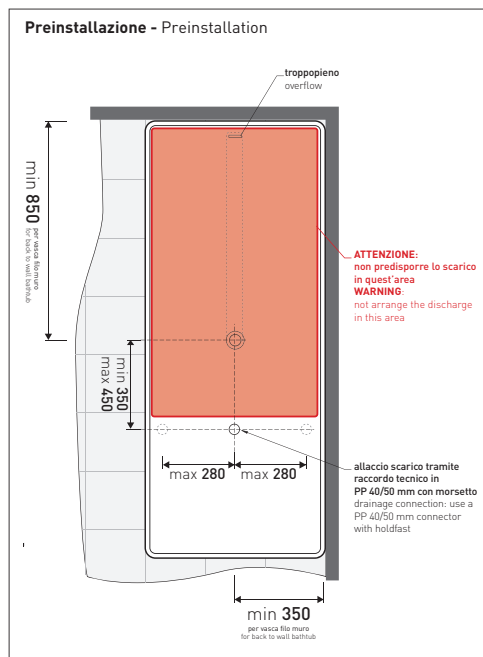

design **GIULIO CAPPELLINI**

2005

MW170 Wash

Bath-tub 170 cm in Pietraluce - drain cover matching color the bathtub (drainage system art. SIFMW included)

• WITH OVERFLOW

Complements: **Line taps bath-tub: ONE - NOKÉ - SI - FOLD**
Line accessories: TWO - HOOP - NOKÉ - FOLD

Package dim. 206 x 93 x 72 cm | Weight 170 kg | Pz. Pallet n° 1

CE UNI EN 14516 - CL1 Dop-No14516

vista zenitale / zenital view

Capacità Max / Max Capacity 350 L.
Peso Netto / Net Weight 170 Kg.

vista frontale / frontal view

sezione laterale / section

vista laterale / lateral view

sezione longitudinale / section

sizes in mm

PIETRALUCE: glossy finish

white black marine blue red beige sand grey

matt finish

milky white carbone lava grey argilla cenere