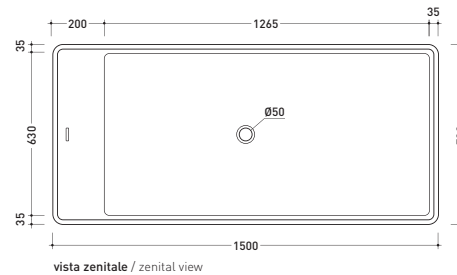

Package dim. 190 x 85 x 72 cm | Weight 160 kg | Pz. Pallet n° 1

CE UNI EN 14516 - CL1 Dop-No14516

Capacità Max / Max Capacity 310 L.  
 Peso Netto / Net Weight 160 Kg.

sizes in mm

PIETRALUCE: glossy finish

## MW150 Wash Bicolor

Bath-tub 150 cm in Pietraluce **BICOLOR** (white/colour) - drain cover matching color the bathtub (drainage system art. SIFMW included)

• WITH OVERFLOW

Complements: **Line taps bath-tub:** ONE - NOKÉ - SI - FOLD  
**Line accessories:** TWO - HOOP - NOKÉ - FOLD

Package dim. 190 x 85 x 72 cm | Weight 160 kg | Pz. Pallet n° 1

UNI EN 14516 - CL1 Dop-No14516

Capacità Max / Max Capacity 310 L.  
 Peso Netto / Net Weight 160 Kg.

sezione laterale / section

vista laterale / lateral view

sezione longitudinale / section

sizes in mm

PIETRALUCE: glossy finish

WHITE inside  
 BLACK outside