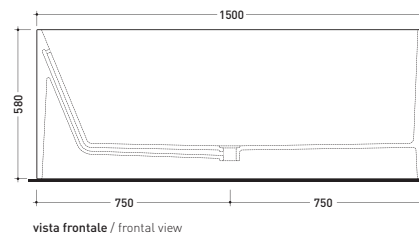

## MW150 Wash Bicolor

Bath-tub 150 cm in Pietraluce **BICOLOR** (white/colour) - drain cover matching color the bathtub (drainage system art. SIFMW included)

• WITH OVERFLOW

Complements: **Line taps bath-tub:** ONE - NOKÉ - SI - FOLD  
**Line accessories:** TWO - HOOP - NOKÉ - FOLD

Package dim. 190 x 85 x 72 cm | Weight 160 kg | Pz. Pallet n° 1

UNI EN 14516 - CL1 Dop-No14516

Capacità Max / Max Capacity 310 L.  
 Peso Netto / Net Weight 160 Kg.

sezione laterale / section

vista laterale / lateral view

sezione longitudinale / section

sizes in mm

PIETRALUCE: glossy finish

WHITE inside  
 BLACK outside