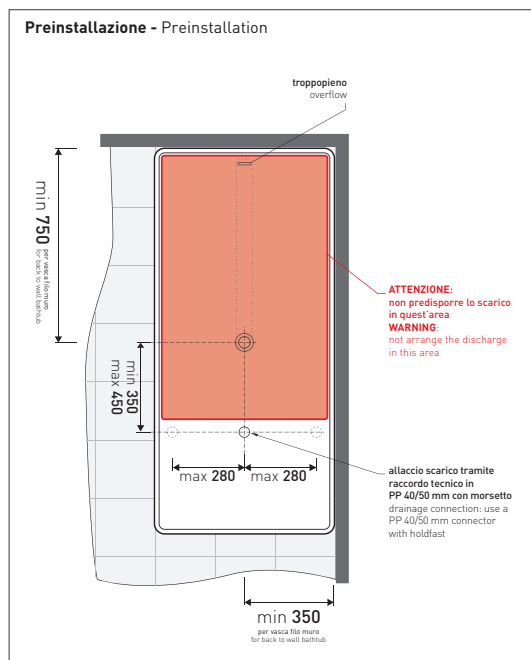

Package dim. 190 x 85 x 72 cm | Weight 160 kg | Pz. Pallet n° 1

CE UNI EN 14516 - CL1 Dop-No14516

Capacità Max / Max Capacity 310 L.  
 Peso Netto / Net Weight 160 Kg.

sizes in mm

PIETRALUCE: glossy finish

## MW150 Wash Bicolor

Bath-tub 150 cm in Pietraluce **BICOLOR** (white/colour) - drain cover matching color the bathtub (drainage system art. SIFMW included)

• WITH OVERFLOW

Complements: **Line taps bath-tub:** ONE - NOKÉ - SI - FOLD  
**Line accessories:** TWO - HOOP - NOKÉ - FOLD

Package dim. 190 x 85 x 72 cm | Weight 160 kg | Pz. Pallet n° 1

UNI EN 14516 - CL1 Dop-No14516

Capacità Max / Max Capacity 310 L.  
 Peso Netto / Net Weight 160 Kg.

sezione laterale / section

vista laterale / lateral view

sezione longitudinale / section

sizes in mm

PIETRALUCE: glossy finish

WHITE inside  
 BLACK outside