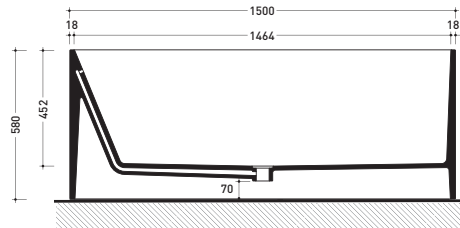

## MW150 Wash

Bath-tub 150 cm in Pietraluce - drain cover matching color the bathtub (drainage system art. SIFMW included)

• WITH OVERFLOW

Complements: **Line taps bath-tub:** ONE - NOKÉ - SI - FOLD  
**Line accessories:** TWO - HOOP - NOKÉ - FOLD

Package dim. 190 x 85 x 72 cm | Weight 160 kg | Pz. Pallet n° 1

CE UNI EN 14516 - CL1 Dop-No14516

Capacità Max / Max Capacity 310 L.  
 Peso Netto / Net Weight 160 Kg.

sizes in mm

PIETRALUCE: glossy finish

Package dim. 190 x 85 x 72 cm | Weight 160 kg | Pz. Pallet n° 1

UNI EN 14516 - CL1 Dop-No14516

Capacità Max / Max Capacity 310 L.  
 Peso Netto / Net Weight 160 Kg.

sezione laterale / section

vista laterale / lateral view

sezione longitudinale / section

sizes in mm

PIETRALUCE: glossy finish

WHITE inside  
 BLACK outside