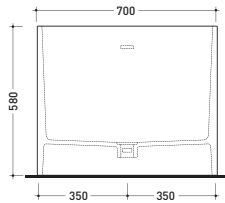

## MW150 Wash

Bath-tub 150 cm in Pietraluce - drain cover matching color the bathtub (drainage system art. SIFMW included)

• WITH OVERFLOW

Complements: **Line taps bath-tub:** ONE - NOKÉ - SI - FOLD  
**Line accessories:** TWO - HOOP - NOKÉ - FOLD

Package dim. 190 x 85 x 72 cm | Weight 160 kg | Pz. Pallet n° 1

CE UNI EN 14516 - CL1 Dop-No14516

Capacità Max / Max Capacity 310 L.  
 Peso Netto / Net Weight 160 Kg.

sizes in mm

PIETRALUCE: glossy finish

Package dim. 190 x 85 x 72 cm | Weight 160 kg | Pz. Pallet n° 1

UNI EN 14516 - CL1 Dop-No14516

Capacità Max / Max Capacity 310 L.  
 Peso Netto / Net Weight 160 Kg.

sezione laterale / section

vista laterale / lateral view

sezione longitudinale / section

sizes in mm

PIETRALUCE: glossy finish

WHITE inside  
 BLACK outside