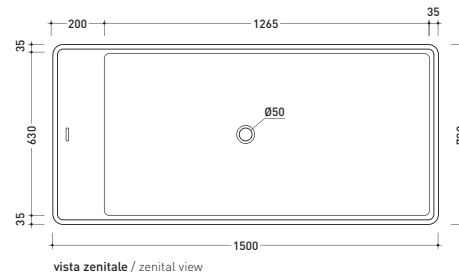

## MW150 Wash

Bath-tub 150 cm in Pietraluce - drain cover matching color the bathtub (drainage system art. SIFMW included)

• WITH OVERFLOW

Complements: **Line taps bath-tub:** ONE - NOKÉ - SI - FOLD  
**Line accessories:** TWO - HOOP - NOKÉ - FOLD

Package dim. 190 x 85 x 72 cm | Weight 160 kg | Pz. Pallet n° 1

CE UNI EN 14516 - CL1 Dop-No14516

Capacità Max / Max Capacity 310 L.  
 Peso Netto / Net Weight 160 Kg.

sizes in mm

PIETRALUCE: glossy finish

Package dim. 190 x 85 x 72 cm | Weight 160 kg | Pz. Pallet n° 1

UNI EN 14516 - CL1 Dop-No14516

Capacità Max / Max Capacity 310 L.  
 Peso Netto / Net Weight 160 Kg.

sezione laterale / section

vista laterale / lateral view

sezione longitudinale / section

sizes in mm

PIETRALUCE: glossy finish

WHITE inside  
 BLACK outside