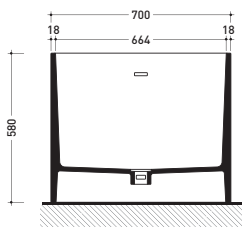

Package dim. 190 x 85 x 72 cm | Weight 160 kg | Pz. Pallet n° 1

CE UNI EN 14516 - CL1 Dop-No14516

Capacità Max / Max Capacity 310 L.  
 Peso Netto / Net Weight 160 Kg.

sizes in mm

PIETRALUCE: glossy finish

## MW150 Wash Bicolor

Bath-tub 150 cm in Pietraluce **BICOLOR** (white/colour) - drain cover matching color the bathtub (drainage system art. SIFMW included)

• WITH OVERFLOW

Complements: **Line taps bath-tub:** ONE - NOKÉ - SI - FOLD  
**Line accessories:** TWO - HOOP - NOKÉ - FOLD

Package dim. 190 x 85 x 72 cm | Weight 160 kg | Pz. Pallet n° 1

UNI EN 14516 - CL1 Dop-No14516

Capacità Max / Max Capacity 310 L.  
 Peso Netto / Net Weight 160 Kg.

sezione laterale / section

vista laterale / lateral view

sezione longitudinale / section

sizes in mm

PIETRALUCE: glossy finish

WHITE inside  
 BLACK outside