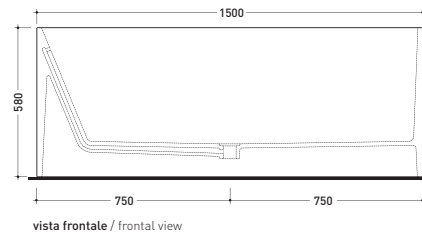

## MW150 Wash

Bath-tub 150 cm in Pietraluce - drain cover matching color the bathtub (drainage system art. SIFMW included)

• WITH OVERFLOW

Complements: **Line taps bath-tub:** ONE - NOKÉ - SI - FOLD  
**Line accessories:** TWO - HOOP - NOKÉ - FOLD

Package dim. 190 x 85 x 72 cm | Weight 160 kg | Pz. Pallet n° 1

CE UNI EN 14516 - CL1 Dop-No14516

Capacità Max / Max Capacity 310 L.  
 Peso Netto / Net Weight 160 Kg.

sizes in mm

PIETRALUCE: glossy finish