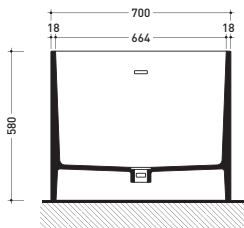

## MW150 Wash

Bath-tub 150 cm in Pietraluce - drain cover matching color the bathtub (drainage system art. SIFMW included)

• WITH OVERFLOW

Complements: **Line taps bath-tub:** ONE - NOKÉ - SI - FOLD  
**Line accessories:** TWO - HOOP - NOKÉ - FOLD

Package dim. 190 x 85 x 72 cm | Weight 160 kg | Pz. Pallet n° 1

CE UNI EN 14516 - CL1 Dop-No14516

Capacità Max / Max Capacity 310 L.  
 Peso Netto / Net Weight 160 Kg.

sizes in mm

PIETRALUCE: glossy finish

Package dim. 190 x 85 x 72 cm | Weight 160 kg | Pz. Pallet n° 1

UNI EN 14516 - CL1 Dop-No14516

Capacità Max / Max Capacity 310 L.  
 Peso Netto / Net Weight 160 Kg.

sezione laterale / section

vista laterale / lateral view

sezione longitudinale / section

sizes in mm

PIETRALUCE: glossy finish

WHITE inside  
 BLACK outside