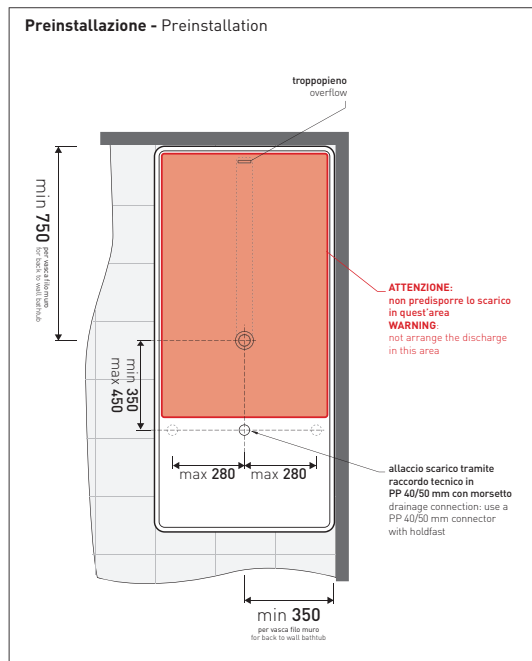

## MW150 Wash

Bath-tub 150 cm in Pietraluce - drain cover matching color the bathtub (drainage system art. SIFMW included)

• WITH OVERFLOW

Complements: **Line taps bath-tub:** ONE - NOKÉ - SI - FOLD  
**Line accessories:** TWO - HOOP - NOKÉ - FOLD

Package dim. 190 x 85 x 72 cm | Weight 160 kg | Pz. Pallet n° 1

CE UNI EN 14516 - CL1 Dop-No14516

Capacità Max / Max Capacity 310 L.  
 Peso Netto / Net Weight 160 Kg.

sizes in mm

PIETRALUCE: glossy finish

Package dim. 190 x 85 x 72 cm | Weight 160 kg | Pz. Pallet n° 1

UNI EN 14516 - CL1 Dop-No14516

Capacità Max / Max Capacity 310 L.  
 Peso Netto / Net Weight 160 Kg.

sezione laterale / section

vista laterale / lateral view