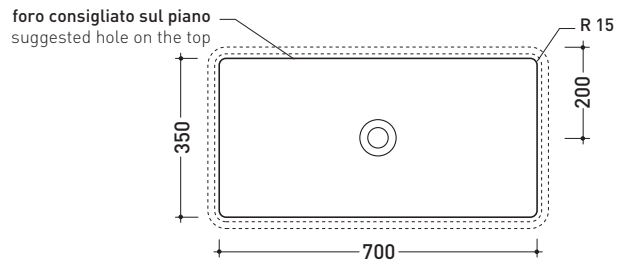

## MW75SP Miniwash 75

Under-counter basin 75 cm

• WITHOUT OVERFLOW • GLAZED EXTERIOR

Complements: Fly crystal tops (FY75PC)  
FlyMax Pietraluce tops (FY75SP)  
Line taps basin: ONE - NOKÉ - SI - FOLD - X1  
Line accessories: TWO - HOOP - NOKÉ - FOLD

Technical accessories: Chrome siphon (SIFL/CR) - Telescopic chrome siphon (SIFL066)  
Stop & Go drain (PLSG)  
CERAMIC Stop & Go drain (PLCE)  
Chrome waste with automatic integrated overflow (PLTPCR)  
Waste with automatic integrated overflow and ceramic cover (PLTPCE)  
Two piece set chrome tap filters (RF026)

Package dim. 77 x 14,5 x 42 cm | Weight 21,5 kg | Pz. Pallet n° 24

CE UNI EN 14688 - CL00 Dop-No14688

vista zenitale / zenital view

vista zenitale / zenital view

vista frontale / frontal view

sezione longitudinale / section

sizes in mm

Please consider a 2% tolerance on indicated measurements

CERAMIC: glossy finish

matt finish