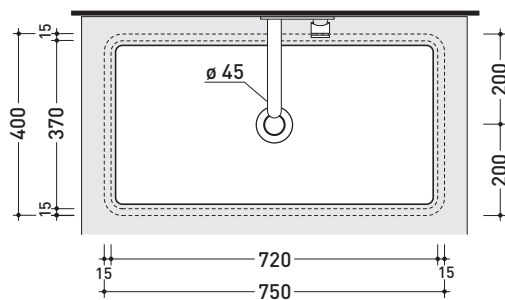

## MW75SP Miniwash 75

Under-counter basin 75 cm

• WITHOUT OVERFLOW • GLAZED EXTERIOR

Complements: Fly crystal tops (FY75PC)  
FlyMax Pietraluce tops (FY75SP)  
Line taps basin: ONE - NOKÉ - SI - FOLD - X1  
Line accessories: TWO - HOOP - NOKÉ - FOLD

Package dim. 77 x 14,5 x 42 cm | Weight 21,5 kg | Pz. Pallet n° 24

CE UNI EN 14688 - CL00 Dop-No14688

vista zenitale / zenital view

vista zenitale / zenital view

vista frontale / frontal view

sezione longitudinale / section

sizes in mm

Please consider a 2% tolerance on indicated measurements

CERAMIC: glossy finish

matt finish