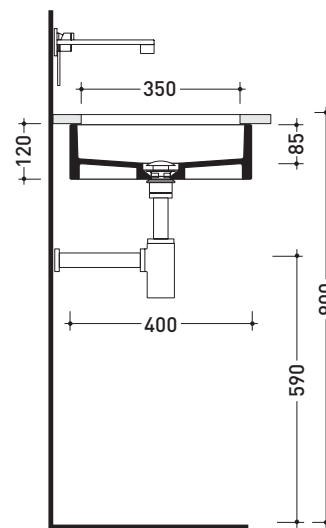

Package dim. 77 x 14,5 x 42 cm | Weight 21,5 kg | Pz. Pallet n° 24

CE UNI EN 14688 - CL00 Dop-No14688

vista zenitale / zenital view

vista zenitale / zenital view

vista frontale / frontal view

sezione longitudinale / section

sizes in mm

Please consider a 2% tolerance on indicated measurements

CERAMIC: glossy finish

matt finish