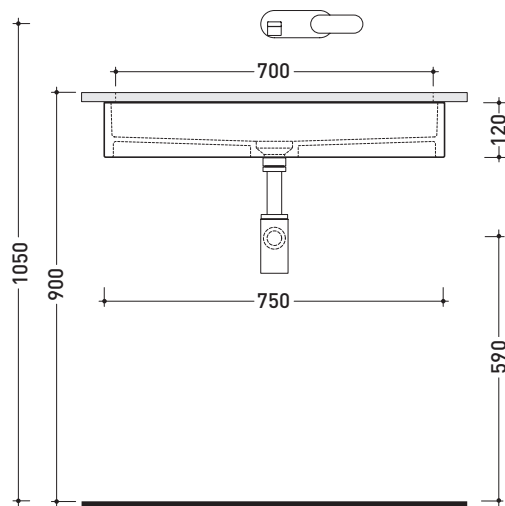

Package dim. 77 x 14,5 x 42 cm | Weight 21,5 kg | Pz. Pallet n° 24

CE UNI EN 14688 - CL00 Dop-No14688

vista zenitale / zenital view

vista zenitale / zenital view

vista frontale / frontal view

sezione longitudinale / section

sizes in mm

Please consider a 2% tolerance on indicated measurements

CERAMIC: glossy finish

matt finish