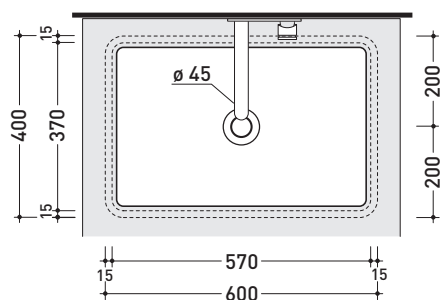

MW60SP Miniwash 60

Under-counter basin 60 cm

• WITHOUT OVERFLOW • GLAZED EXTERIOR

Complements: **Fly crystal tops (FY60PC)**
FlyMax Pietraluce tops (FY60SP)
Line taps basin: ONE - NOKÉ - SI - FOLD - X1
Line accessories: TWO - HOOP - NOKÉ - FOLD

Package dim. 62 x 14,5 x 42 cm | Weight 18,5 kg | Pz. Pallet n° 24

CE UNI EN 14688 - CL00 Dop-No14688

vista zenitale / zenital view

vista zenitale / zenital view

vista frontale / frontal view

sezione longitudinale / section

sizes in mm

Please consider a 2% tolerance on indicated measurements

CERAMIC: glossy finish

matt finish