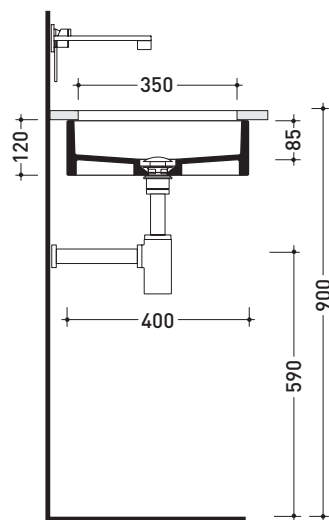

Package dim. 62 x 14,5 x 42 cm | Weight 18,5 kg | Pz. Pallet n° 24

CE UNI EN 14688 - CL00 Dop-No14688

vista zenitale / zenital view

vista zenitale / zenital view

vista frontale / frontal view

sezione longitudinale / section

sizes in mm

Please consider a 2% tolerance on indicated measurements

CERAMIC: glossy finish

matt finish