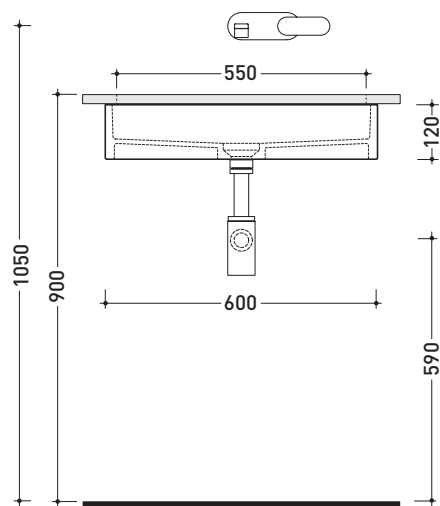

Package dim. 62 x 14,5 x 42 cm | Weight 18,5 kg | Pz. Pallet n° 24

CE UNI EN 14688 - CL00 Dop-No14688

vista zenitale / zenital view

vista zenitale / zenital view

vista frontale / frontal view

sezione longitudinale / section

sizes in mm

Please consider a 2% tolerance on indicated measurements

CERAMIC: glossy finish

matt finish