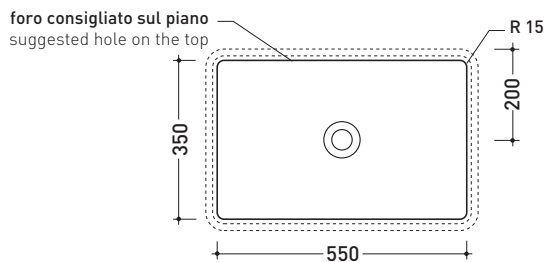

MW60SP Miniwash 60

Under-counter basin 60 cm

• WITHOUT OVERFLOW • GLAZED EXTERIOR

Complements: **Fly crystal tops (FY60PC)**
FlyMax Pietraluce tops (FY60SP)
Line taps basin: ONE - NOKÉ - SI - FOLD - X1
Line accessories: TWO - HOOP - NOKÉ - FOLD

Technical accessories: **Chrome siphon (SIFL/CR) - Telescopic chrome siphon (SIFL066)**
Stop & Go drain (PLSG)
CERAMIC Stop & Go drain (PLCE)
Chrome waste with automatic integrated overflow (PLTPCR)
Waste with automatic integrated overflow and ceramic cover (PLTPCE)
Two piece set chrome tap filters (RF026)

Package dim. 62 x 14,5 x 42 cm | Weight 18,5 kg | Pz. Pallet n° 24

CE UNI EN 14688 - CL00 Dop-No14688

vista zenitale / zenital view

vista zenitale / zenital view

vista frontale / frontal view

sezione longitudinale / section

sizes in mm

Please consider a 2% tolerance on indicated measurements

CERAMIC: glossy finish

matt finish