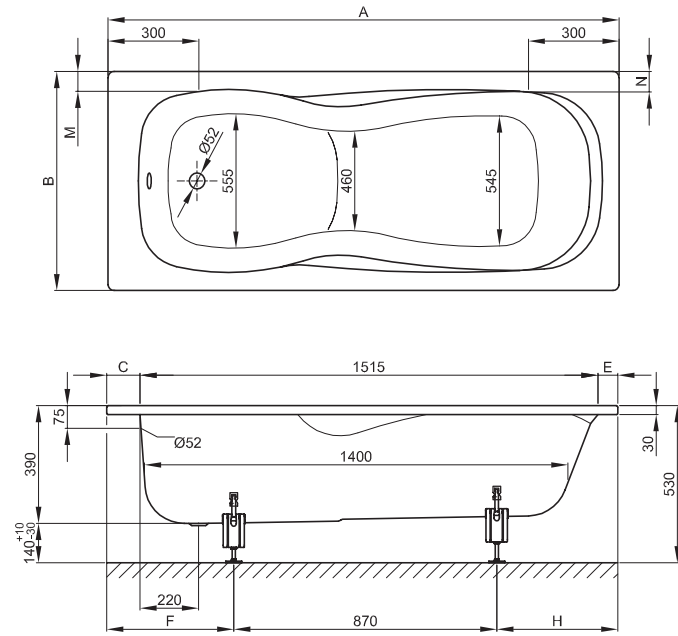

BETTESETLINE

dimension	A	B	C	E	F	H	M	N	article no.	Volume
170 x 70 x 39 cm	1700	700	100	85	415	415	55	55	8880	118 litre

all measurements in mm.