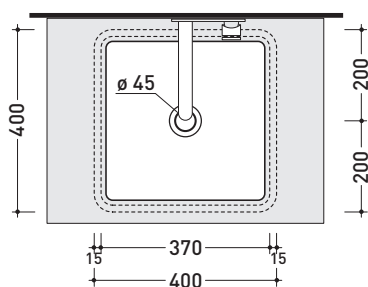

## MW40SP Miniwash 40

Under-counter basin 40 cm

• WITHOUT OVERFLOW • GLAZED EXTERIOR

Complements: Fly crystal shelves (FY40PC)  
FlyMax Pietraluce shelves (FY40SP)  
Line taps basin: ONE - NOKÉ - SI - FOLD - X1  
Line accessories: TWO - HOOP - NOKÉ - FOLD

Package dim. 40,5 x 14,5 x 42 cm | Weight 14 kg | Pz. Pallet n° 42

CE UNI EN 14688 - CL00 Dop-No14688

vista zenitale / zenital view

vista zenitale / zenital view

vista frontale / frontal view

sezione longitudinale / section

sizes in mm

Please consider a 2% tolerance on indicated measurements

CERAMIC: glossy finish

white black

matt finish

milky white carbone lava grey argilla cenere nuvola fango rosso rubens petrolio