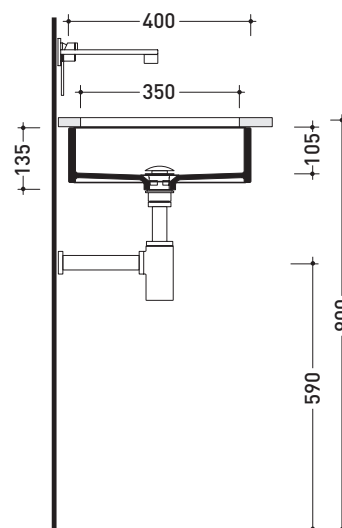

Package dim. 40,5 x 14,5 x 42 cm | Weight 14 kg | Pz. Pallet n° 42

CE UNI EN 14688 - CL00 Dop-No14688

vista zenitale / zenital view

vista zenitale / zenital view

vista frontale / frontal view

sezione longitudinale / section

sizes in mm

Please consider a 2% tolerance on indicated measurements

CERAMIC: glossy finish

white black

matt finish

milky white carbone lava grey argilla cenere nuvola fango rosso rubens petrolio