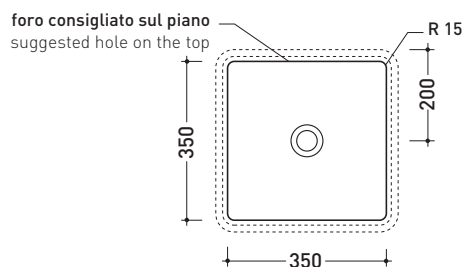

## MW40SP Miniwash 40

Under-counter basin 40 cm

• WITHOUT OVERFLOW • GLAZED EXTERIOR

Complements: Fly crystal shelves (FY40PC)  
FlyMax Pietraluce shelves (FY40SP)  
Line taps basin: ONE - NOKÉ - SI - FOLD - X1  
Line accessories: TWO - HOOP - NOKÉ - FOLD

Technical accessories:  
Chrome siphon (SIFL/CR) - Telescopic chrome siphon (SIFL066)  
Stop & Go drain (PLSG)  
CERAMIC Stop & Go drain (PLCE)  
Chrome waste with automatic integrated overflow (PLTPCR)  
Waste with automatic integrated overflow and ceramic cover (PLTPCE)  
Two piece set chrome tap filters (RF026)

Package dim. 40,5 x 14,5 x 42 cm | Weight 14 kg | Pz. Pallet n° 42

CE UNI EN 14688 - CL00 Dop-No14688

vista zenitale / zenital view

vista zenitale / zenital view

vista frontale / frontal view

sezione longitudinale / section

sizes in mm

Please consider a 2% tolerance on indicated measurements

CERAMIC: glossy finish

white black

matt finish

milky white carbone lava grey argilla cenere nuvola fango rosso rubens petrolio