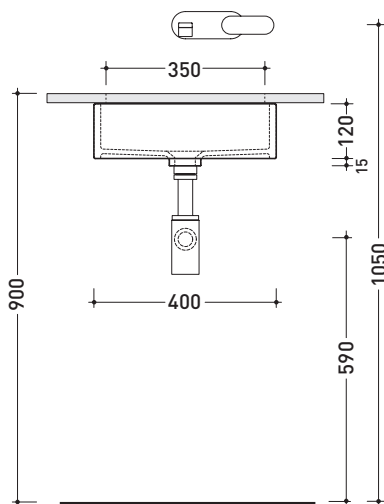

Package dim. 40,5 x 14,5 x 42 cm | Weight 14 kg | Pz. Pallet n° 42

CE UNI EN 14688 - CL00 Dop-No14688

vista zenitale / zenital view

vista zenitale / zenital view

vista frontale / frontal view

sezione longitudinale / section

sizes in mm

Please consider a 2% tolerance on indicated measurements

CERAMIC: glossy finish

white black

matt finish

milky white carbone lava grey argilla cenere nuvola fango rosso rubens petrolio