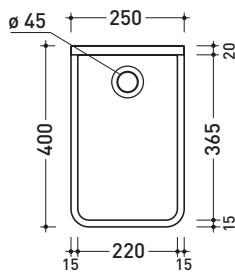

MWL25 Miniwash 25

Wall hung single-hole basin

• WITHOUT OVERFLOW • WITHOUT TAP LEDGE

Complements: Line accessories: TWO - HOOP - NOKÈ - FOLD

Technical accessories: Chrome siphon (SIFL/CR) - Telescopic chrome siphon (SIFL066)
 Stop & Go drain (PLSG)
 CERAMIC Stop & Go drain (PLCE)
 Chrome waste with automatic integrated overflow (PLTPCR)
 Waste with automatic integrated overflow and ceramic cover (PLTPCE)

Package dim. 36 x 25,5 x 40,5 cm | Weight 13 kg | Pz. Pallet n° 30

CE UNI EN 14688 - CL00 Dop-No14688

vista zenitale / zenital view

staffa di fissaggio
fixing bracket

sezione longitudinale / section

vista frontale / frontal view

vista frontale fissaggio staffa
fixing bracket frontal view

staffa di fissaggio
(in dotazione)
fixing bracket
(included in the box)

vista laterale / lateral view

sizes in mm

Please consider a 2% tolerance on indicated measurements