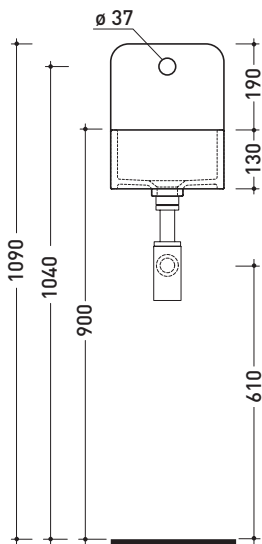

MWL25 Miniwash 25

Wall hung single-hole basin

• WITHOUT OVERFLOW • WITHOUT TAP LEDGE

Complements: Line accessories: TWO - HOOP - NOKÈ - FOLD

Technical accessories: Chrome siphon (SIFL/CR) - Telescopic chrome siphon (SIFL066)
 Stop & Go drain (PLSG)
 CERAMIC Stop & Go drain (PLCE)
 Chrome waste with automatic integrated overflow (PLTPCR)
 Waste with automatic integrated overflow and ceramic cover (PLTPCE)

Package dim. 36 x 25,5 x 40,5 cm | Weight 13 kg | Pz. Pallet n° 30

CE UNI EN 14688 - CL00 Dop-No14688

vista zenitale / zenital view

staffa di fissaggio
fixing bracket

sezione longitudinale / section

vista frontale / frontal view

vista frontale fissaggio staffa
fixing bracket frontal view

staffa di fissaggio
(in dotazione)
fixing bracket
(included in the box)

vista laterale / lateral view

sizes in mm

Please consider a 2% tolerance on indicated measurements