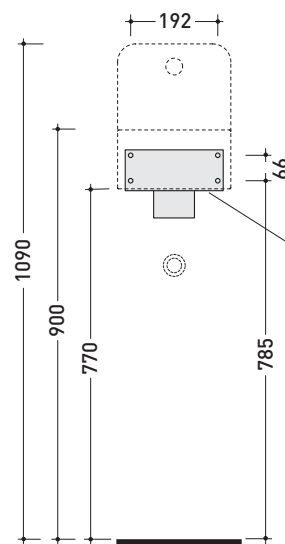

MWL25 Miniwash 25

Wall hung single-hole basin

• WITHOUT OVERFLOW • WITHOUT TAP LEDGE

Complements: Line accessories: TWO - HOOP - NOKÈ - FOLD

Technical accessories: Chrome siphon (SIFL/CR) - Telescopic chrome siphon (SIFL066)
 Stop & Go drain (PLSG)
 CERAMIC Stop & Go drain (PLCE)
 Chrome waste with automatic integrated overflow (PLTPCR)
 Waste with automatic integrated overflow and ceramic cover (PLTPCE)

Package dim. 36 x 25,5 x 40,5 cm | Weight 13 kg | Pz. Pallet n° 30

CE UNI EN 14688 - CL00 Dop-No14688

vista zenitale / zenital view

staffa di fissaggio
fixing bracket

sezione longitudinale / section

vista frontale / frontal view

vista frontale fissaggio staffa
fixing bracket frontal view

staffa di fissaggio
(in dotazione)
fixing bracket
(included in the box)

vista laterale / lateral view

sizes in mm

Please consider a 2% tolerance on indicated measurements