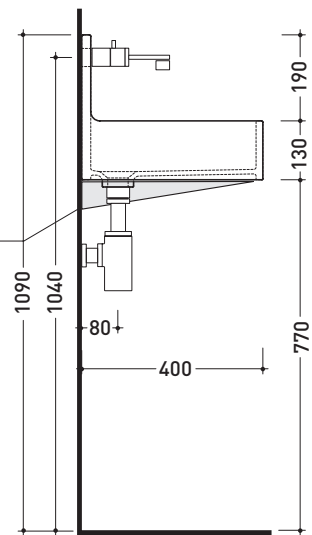

MWL25 Miniwash 25

Wall hung single-hole basin

• WITHOUT OVERFLOW • WITHOUT TAP LEDGE

Complements: Line accessories: TWO - HOOP - NOKÈ - FOLD

Technical accessories: Chrome siphon (SIFL/CR) - Telescopic chrome siphon (SIFL066)
 Stop & Go drain (PLSG)
 CERAMIC Stop & Go drain (PLCE)
 Chrome waste with automatic integrated overflow (PLTPCR)
 Waste with automatic integrated overflow and ceramic cover (PLTPCE)

Package dim. 36 x 25,5 x 40,5 cm | Weight 13 kg | Pz. Pallet n° 30

CE UNI EN 14688 - CL00 Dop-No14688

vista zenitale / zenital view

staffa di fissaggio
fixing bracket

sezione longitudinale / section

vista frontale / frontal view

vista frontale fissaggio staffa
fixing bracket frontal view

staffa di fissaggio
(in dotazione)
fixing bracket
(included in the box)

vista laterale / lateral view

sizes in mm

Please consider a 2% tolerance on indicated measurements