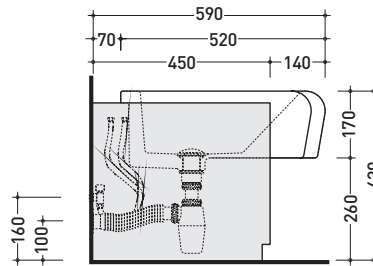

UNA/B

Semi-inset bidet (spout art. UNA2561 and siphon art. UNA/SIF included)

• WITH OVERFLOW • WITHOUT TAP LEDGE

Complements: **Una furnishing** (UNA75WB - UNA135WB - UNA200WB - UNA240WB)
Una bidet mixer (UNA2560)
Line accessories: TWO - HOOP - NOKÉ - FOLD

Technical accessories: **Stop & Go drain** (PLSG)
CERAMIC Stop & Go drain (PLCE)
Two piece set chrome tap filters (RF026)

Package dim. 53 x 21 x 38,5 cm | Weight 15 kg | Pz. Pallet n° 27

UNI EN 14528 - CL20 Dop-No14528

vista zenitale / zenital view

vista laterale / lateral view

elemento rimovibile per l'ispezione
removable part for inspection

vista frontale / frontal view

dettaglio erogatore bidet / bidet spout detail

art. UNA2561
erogatore bidet (in dotazione)
bidet spout (included in the box)

sezione trasversale / section

sizes in mm

CERAMIC: glossy finish

white black

matt finish

milky white

Please consider a 2% tolerance on indicated measurements