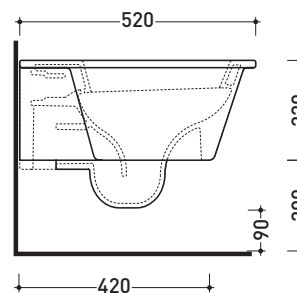

Package dim. 53 x 37 x 34,5 cm | Weight 20 kg | Pz. Pallet n° 15

UNI EN 997

Dop-No997

WHILE STOCKS LAST

Flaminia does not recommend combining this toilet model with rapid-flow/flushometer systems or traditional high tanks

vista zenitale / zenital view

vista laterale / lateral view

sezione longitudinale / section

vista retro / back view

sizes in mm

CERAMIC: glossy finish

white

Please consider a 2% tolerance on indicated measurements