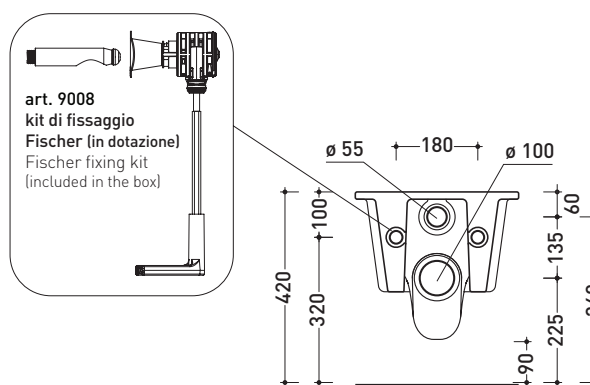

## VL118

Wall hung wc (fixing kit art. 9008 included)

Complements: Polyester seat&cover (VLCW01)  
Soft-closing thermosetting wrapping seat&cover (VLCW03)  
Line accessories: TWO - HOOP - NOKE - FOLD

Technical accessories: Universal fixing bracket for wall hung wc/bidet (41/P)

Package dim. 53 x 37 x 34,5 cm | Weight 20 kg | Pz. Pallet n° 15

UNI EN 997

Dop-No997

WHILE STOCKS LAST

Flaminia does not recommend combining this toilet model with rapid-flow/flushometer systems or traditional high tanks

vista zenitale / zenital view

vista laterale / lateral view

sezione longitudinale / section

vista retro / back view

sizes in mm

CERAMIC: glossy finish

white

Please consider a 2% tolerance on indicated measurements