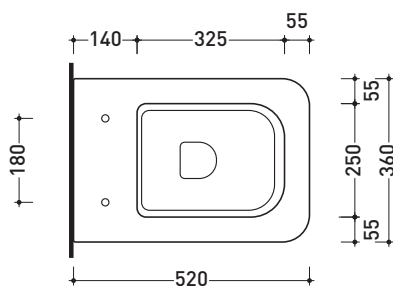

Package dim. 53 x 37 x 34,5 cm | Weight 20 kg | Pz. Pallet n° 15

UNI EN 997

Dop-No997

WHILE STOCKS LAST

Flaminia does not recommend combining this toilet model with rapid-flow/flushometer systems or traditional high tanks

vista zenitale / zenital view

vista laterale / lateral view

sezione longitudinale / section

vista retro / back view

sizes in mm

CERAMIC: glossy finish

white

Please consider a 2% tolerance on indicated measurements