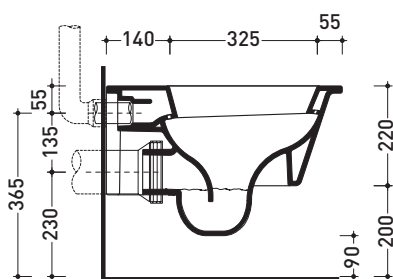

Package dim. 53 x 37 x 34,5 cm | Weight 20 kg | Pz. Pallet n° 15

UNI EN 997

Dop-No997

WHILE STOCKS LAST

Flaminia does not recommend combining this toilet model with rapid-flow/flushometer systems or traditional high tanks

vista zenitale / zenital view

vista laterale / lateral view

sezione longitudinale / section

vista retro / back view

sizes in mm

CERAMIC: glossy finish

white

Please consider a 2% tolerance on indicated measurements