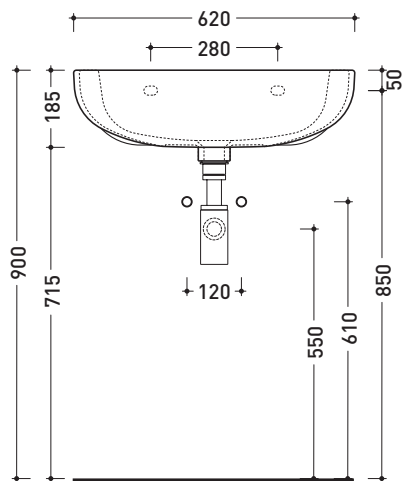

CM62L Como 62

Single-hole basin 62 cm wall hung or suitable for pedestal

• WITH OVERFLOW • ARRANGED FOR THREE HOLES TAP

Complements: **Como ceramic pedestal (CMC)**
Line taps basin: ONE - NOKÉ - FOLD - X1
Line accessories: TWO - HOOP - NOKÉ - FOLD

Package dim. 62,5 x 21 x 53,5 cm | Weight 23,5 kg | Pz. Pallet n° 12

CE UNI EN 14688 - CL20 Dop-No14688

WHILE STOCKS LAST

vista zenitale / zenital view

vista frontale / frontal view

sezione longitudinale / section

sizes in mm

CERAMIC: glossy finish

white

Please consider a 2% tolerance on indicated measurements