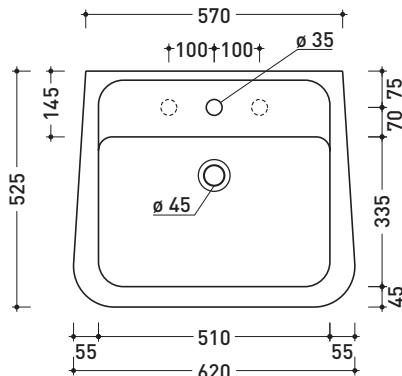

CM62L Como 62

Single-hole basin 62 cm wall hung or suitable for pedestal

• WITH OVERFLOW • ARRANGED FOR THREE HOLES TAP

Complements: **Como ceramic pedestal (CMC)**
Line taps basin: ONE - NOKÉ - FOLD - X1
Line accessories: TWO - HOOP - NOKÉ - FOLD

Package dim. 62,5 x 21 x 53,5 cm | Weight 23,5 kg | Pz. Pallet n° 12

CE UNI EN 14688 - CL20 Dop-No14688

WHILE STOCKS LAST

vista zenitale / zenital view

vista frontale / frontal view

sezione longitudinale / section

sizes in mm

CERAMIC: glossy finish

white

Please consider a 2% tolerance on indicated measurements