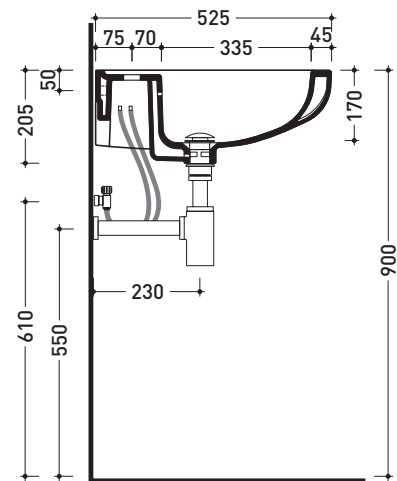

CM62L Como 62

Single-hole basin 62 cm wall hung or suitable for pedestal

• WITH OVERFLOW • ARRANGED FOR THREE HOLES TAP

Complements: **Como ceramic pedestal (CMC)**
Line taps basin: ONE - NOKÉ - FOLD - X1
Line accessories: TWO - HOOP - NOKÉ - FOLD

Package dim. 62,5 x 21 x 53,5 cm | Weight 23,5 kg | Pz. Pallet n° 12

CE UNI EN 14688 - CL20 Dop-No14688

WHILE STOCKS LAST

vista zenitale / zenital view

vista frontale / frontal view

sezione longitudinale / section

sizes in mm

CERAMIC: glossy finish

white

Please consider a 2% tolerance on indicated measurements