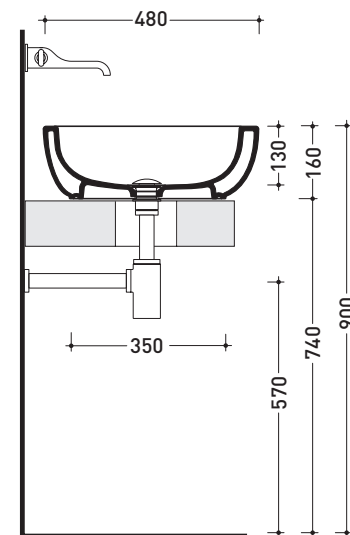

CM51A Como 51

Countertop basin 51 cm

• WITHOUT OVERFLOW • WITHOUT TAP LEDGE

Complements: **Forty6 shelf (F6CM51A)**
Furniture BOX - depth. 50
Line taps basin: ONE - NOKÉ - SI - FOLD - X1
Line accessories: TWO - HOOP - NOKÉ - FOLD

Package dim. 53 x 17,5 x 49 cm | Weight 18 kg | Pz. Pallet n° 16

CE UNI EN 14688 - CL00 Dop-No14688

vista zenitale / zenital view

vista zenitale / zenital view

vista frontale / frontal view

sezione longitudinale / section

sizes in mm

Please consider a 2% tolerance on indicated measurements

CERAMIC: glossy finish

white