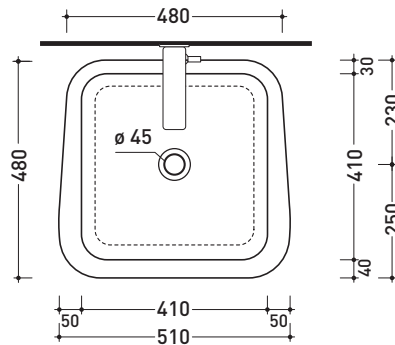

CM51A Como 51

Countertop basin 51 cm

• WITHOUT OVERFLOW • WITHOUT TAP LEDGE

Complements: **Forty6 shelf (F6CM51A)**
Furniture BOX - depth. 50
Line taps basin: ONE - NOKÉ - SI - FOLD - X1
Line accessories: TWO - HOOP - NOKÉ - FOLD

Package dim. 53 x 17,5 x 49 cm | Weight 18 kg | Pz. Pallet n° 16

CE UNI EN 14688 - CL00 Dop-No14688

vista zenitale / zenital view

vista zenitale / zenital view

vista frontale / frontal view

sezione longitudinale / section

sizes in mm

Please consider a 2% tolerance on indicated measurements

CERAMIC: glossy finish

white