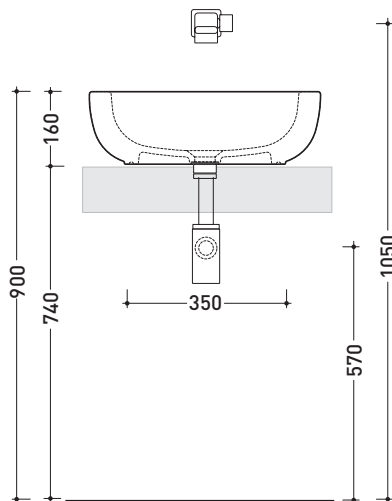

CM51A Como 51

Countertop basin 51 cm

• WITHOUT OVERFLOW • WITHOUT TAP LEDGE

Complements: **Forty6 shelf (F6CM51A)**
Furniture BOX - depth. 50
Line taps basin: ONE - NOKÉ - SI - FOLD - X1
Line accessories: TWO - HOOP - NOKÉ - FOLD

Package dim. 53 x 17,5 x 49 cm | Weight 18 kg | Pz. Pallet n° 16

CE UNI EN 14688 - CL00 Dop-No14688

vista zenitale / zenital view

vista zenitale / zenital view

vista frontale / frontal view

sezione longitudinale / section

sizes in mm

Please consider a 2% tolerance on indicated measurements

CERAMIC: glossy finish

white