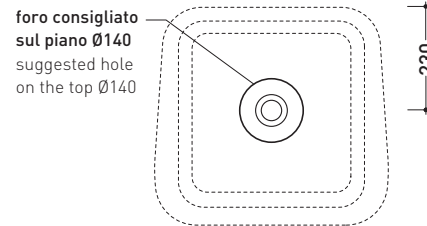

CM51A Como 51

Countertop basin 51 cm

• WITHOUT OVERFLOW • WITHOUT TAP LEDGE

Complements: **Forty6 shelf (F6CM51A)**
Furniture BOX - depth. 50
Line taps basin: ONE - NOKÉ - SI - FOLD - X1
Line accessories: TWO - HOOP - NOKÉ - FOLD

Technical accessories: **Chrome siphon (SIFL/CR) - Telescopic chrome siphon (SIFL066)**
Stop & Go drain (PLSG)
CERAMIC Stop & Go drain (PLCE)
Chrome waste with automatic integrated overflow (PLTPCR)
Waste with automatic integrated overflow and ceramic cover (PLTPCE)
Two piece set chrome tap filters (RF026)

Package dim. 53 x 17,5 x 49 cm | Weight 18 kg | Pz. Pallet n° 16

CE UNI EN 14688 - CL00 Dop-No14688

vista zenitale / zenital view

vista zenitale / zenital view

vista frontale / frontal view

sezione longitudinale / section

sizes in mm

Please consider a 2% tolerance on indicated measurements

CERAMIC: glossy finish

white