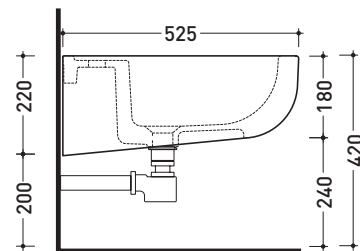

CM218

Wall hung single-hole bidet

• WITH OVERFLOW • WITHOUT TAP HOLE ON DEMAND

Complements: **Line taps bidet:** ONE - NOKÉ - SI - FOLD
Line accessories: TWO - HOOP - NOKÉ - FOLD - X1

Technical accessories: **Universal fixing bracket for wall hung wc/bidet (41/P)**
Short chrome siphon for bidet (SIFB/CR)
Stop & Go drain (PLSG)
CERAMIC Stop & Go drain (PLCE)
Two piece set chrome tap filters (RF026)

Package dim. 53 x 23 x 37 cm | Weight 19 kg | Pz. Pallet n° 18

CE UNI EN 14528 - CL20 Dop-No14528

vista zenitale / zenital view

vista laterale / lateral view

sezione longitudinale / section

vista retro / back view

sizes in mm

CERAMIC: glossy finish

white

Please consider a 2% tolerance on indicated measurements