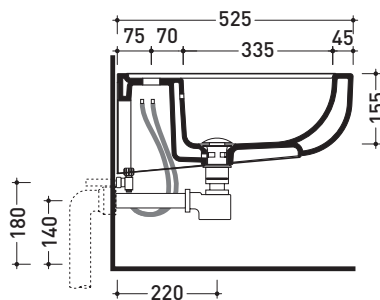

CM218

Wall hung single-hole bidet

• WITH OVERFLOW • WITHOUT TAP HOLE ON DEMAND

Complements: **Line taps bidet:** ONE - NOKÉ - SI - FOLD
Line accessories: TWO - HOOP - NOKÉ - FOLD - X1

Technical accessories: **Universal fixing bracket for wall hung wc/bidet (41/P)**
Short chrome siphon for bidet (SIFB/CR)
Stop & Go drain (PLSG)
CERAMIC Stop & Go drain (PLCE)
Two piece set chrome tap filters (RF026)

Package dim. 53 x 23 x 37 cm | Weight 19 kg | Pz. Pallet n° 18

CE UNI EN 14528 - CL20 Dop-No14528

vista zenitale / zenital view

vista laterale / lateral view

sezione longitudinale / section

vista retro / back view

sizes in mm

CERAMIC: glossy finish

white

Please consider a 2% tolerance on indicated measurements