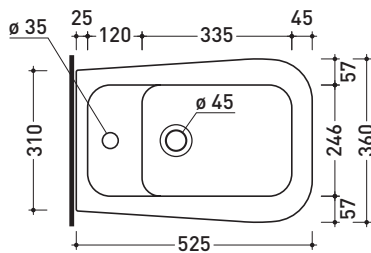

CM218

Wall hung single-hole bidet

• WITH OVERFLOW • WITHOUT TAP HOLE ON DEMAND

Complements: **Line taps bidet:** ONE - NOKÉ - SI - FOLD
Line accessories: TWO - HOOP - NOKÉ - FOLD - X1

Technical accessories: **Universal fixing bracket for wall hung wc/bidet (41/P)**
Short chrome siphon for bidet (SIFB/CR)
Stop & Go drain (PLSG)
CERAMIC Stop & Go drain (PLCE)
Two piece set chrome tap filters (RF026)

Package dim. 53 x 23 x 37 cm | Weight 19 kg | Pz. Pallet n° 18

CE UNI EN 14528 - CL20 Dop-No14528

vista zenitale / zenital view

vista laterale / lateral view

sezione longitudinale / section

vista retro / back view

sizes in mm

CERAMIC: glossy finish

white

Please consider a 2% tolerance on indicated measurements