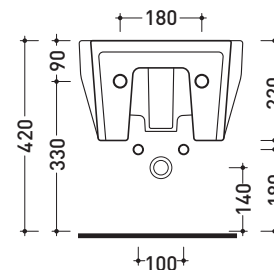

CM218

Wall hung single-hole bidet

• WITH OVERFLOW • WITHOUT TAP HOLE ON DEMAND

Complements: **Line taps bidet:** ONE - NOKÉ - SI - FOLD
Line accessories: TWO - HOOP - NOKÉ - FOLD - X1

Technical accessories: **Universal fixing bracket for wall hung wc/bidet (41/P)**
Short chrome siphon for bidet (SIFB/CR)
Stop & Go drain (PLSG)
CERAMIC Stop & Go drain (PLCE)
Two piece set chrome tap filters (RF026)

Package dim. 53 x 23 x 37 cm | Weight 19 kg | Pz. Pallet n° 18

CE UNI EN 14528 - CL20 Dop-No14528

vista zenitale / zenital view

vista laterale / lateral view

sezione longitudinale / section

vista retro / back view

sizes in mm

CERAMIC: glossy finish

white

Please consider a 2% tolerance on indicated measurements