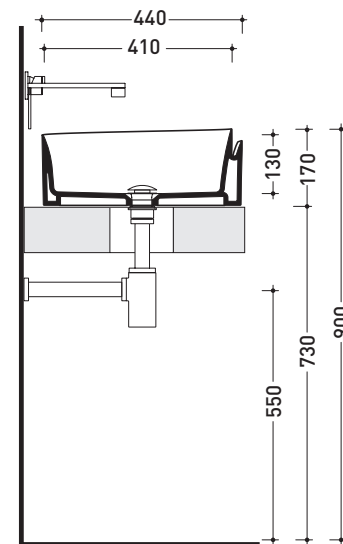

design **NENDO**

2010

RL44L Roll 44

Countertop basin 44 cm

• WITHOUT OVERFLOW • WITHOUT TAP LEDGE

Complements: **Forty6 shelf (F6RL44)**
Furniture BOX - depth. 50
Filo 60 / 75 metal structure (FI60SV - FI75SV - FI75SC)
Line taps basin: ONE - NOKÈ - SI - FOLD - X1
Line accessories: TWO - HOOP - NOKÈ - FOLD

Package dim. 44 x 44 x 18,5 cm | Weight 12,5 kg | Pz. Pallet n° 30

CE UNI EN 14688 - CL00 Dop-No14688

vista zenitale / zenital view

vista zenitale / zenital view

vista frontale / frontal view

sezione longitudinale / section

sizes in mm

CERAMIC: glossy finish

white black

matt finish

milky white carbone lava grey argilla cenere nuvola fango rosso rubens petrolio

METAL

white / gold white / platinum

Please consider a 2% tolerance on indicated measurements