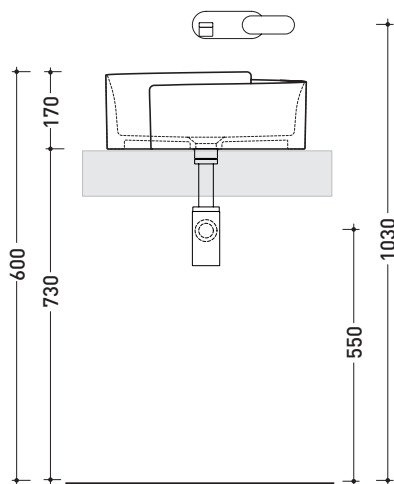

design **NENDO**

2010

RL44L Roll 44

Countertop basin 44 cm

• WITHOUT OVERFLOW • WITHOUT TAP LEDGE

Complements: **Forty6 shelf (F6RL44)**
Furniture BOX - depth. 50
Filo 60 / 75 metal structure (FI60SV - FI75SV - FI75SC)
Line taps basin: ONE - NOKÈ - SI - FOLD - X1
Line accessories: TWO - HOOP - NOKÈ - FOLD

Package dim. 44 x 44 x 18,5 cm | Weight 12,5 kg | Pz. Pallet n° 30

CE UNI EN 14688 - CL00 Dop-No14688

vista zenitale / zenital view

vista zenitale / zenital view

vista frontale / frontal view

sezione longitudinale / section

sizes in mm

CERAMIC: glossy finish

white black

matt finish

milky white carbone lava grey argilla cenere nuvola fango rosso rubens petrolio

METAL

white / gold white / platinum

Please consider a 2% tolerance on indicated measurements