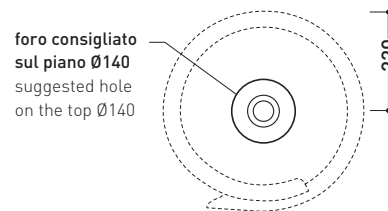

design **NENDO**

2010

RL44L Roll 44

Countertop basin 44 cm

• WITHOUT OVERFLOW • WITHOUT TAP LEDGE

Complements: **Forty6 shelf (F6RL44)**
Furniture BOX - depth. 50
Filo 60 / 75 metal structure (FI60SV - FI75SV - FI75SC)
Line taps basin: ONE - NOKÈ - SI - FOLD - X1
Line accessories: TWO - HOOP - NOKÈ - FOLD

Technical accessories: **Chrome siphon (SIFL/CR) - Telescopic chrome siphon (SIFL066)**
Stop & Go drain (PLSG)
CERAMIC Stop & Go drain (PLCE)
Chrome waste with automatic integrated overflow (PLTPCR)
Waste with automatic integrated overflow and ceramic cover (PLTPCE)
Two piece set chrome tap filters (RF026)

Package dim. 44 x 44 x 18,5 cm | Weight 12,5 kg | Pz. Pallet n° 30

CE UNI EN 14688 - CL00 Dop-No14688

vista zenitale / zenital view

vista zenitale / zenital view

vista frontale / frontal view

sezione longitudinale / section

sizes in mm

CERAMIC: glossy finish

white black

matt finish

milky white carbone lava grey argilla cenere nuvola fango rosso rubens petrolio

METAL

white / gold white / platinum

Please consider a 2% tolerance on indicated measurements