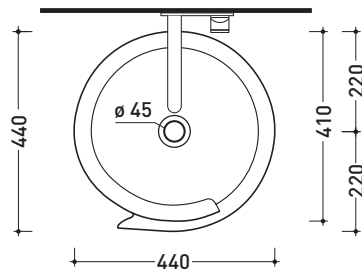

design **NENDO**

2010

RL44L Roll 44

Countertop basin 44 cm

• WITHOUT OVERFLOW • WITHOUT TAP LEDGE

Complements: **Forty6 shelf (F6RL44)**
Furniture BOX - depth. 50
Filo 60 / 75 metal structure (FI60SV - FI75SV - FI75SC)
Line taps basin: ONE - NOKÈ - SI - FOLD - X1
Line accessories: TWO - HOOP - NOKÈ - FOLD

Package dim. 44 x 44 x 18,5 cm | Weight 12,5 kg | Pz. Pallet n° 30

CE UNI EN 14688 - CL00 Dop-No14688

vista zenitale / zenital view

vista zenitale / zenital view

vista frontale / frontal view

sezione longitudinale / section

sizes in mm

CERAMIC: glossy finish

white black

matt finish

milky white carbone lava grey argilla cenere nuvola fango rosso rubens petrolio

METAL

white / gold white / platinum

Please consider a 2% tolerance on indicated measurements