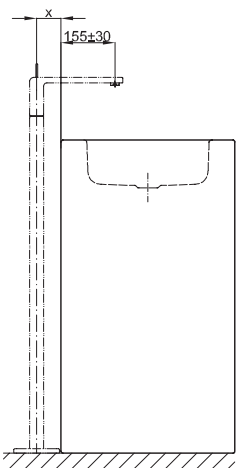

**Technical Data Sheet**

**BETTEONE MONOLITH**

Washbasin Monolith square, 500 x 500 x 900 mm, enamelled inside and outside, without a taphole and an overflow, incl. siphon, unslotted waste with a white enamelled cap, incl. fastening material

Design: Tesseraux + Partner

article no.	A144
dimension	50 x 50 x 90 cm
Colours	can be delivered in white and other sanitary colours
Extras	available with the easy-to-clean surface <b>BETTEGLAZE® PLUS</b>

**Recommended Taps**

spout projection:  
distance to wall x mm + ca. 155 mm from outer edge