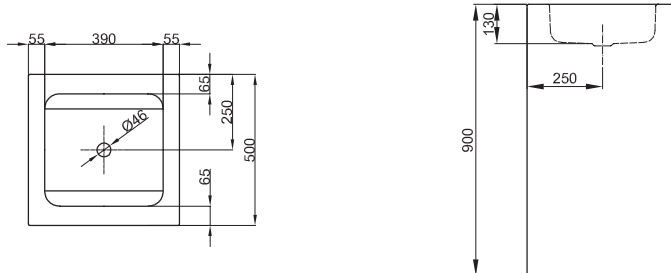

**Technical Data Sheet**

**BETTEONE MONOLITH**

Washbasin Monolith square, 500 x 500 x 900 mm, enamelled inside and outside, without a taphole and an overflow, incl. siphon, unslotted waste with a white enamelled cap, incl. fastening material

Design: Tesseraux + Partner

article no.	A144
dimension	50 x 50 x 90 cm
Colours	can be delivered in white and other sanitary colours
Extras	available with the easy-to-clean surface <b>BETTEGLAZE® PLUS</b>

**Recommended Taps**

spout projection:  
distance to wall x mm + ca. 155 mm from outer edge