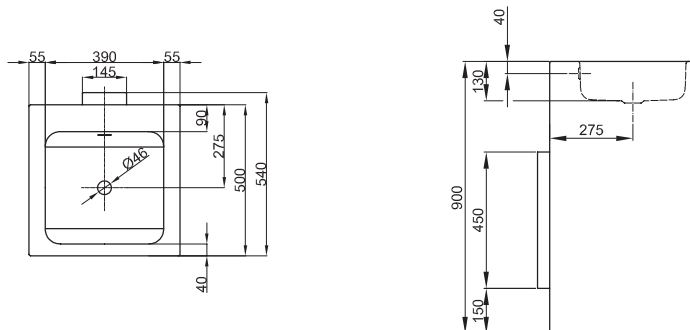

**Technical Data Sheet**

**BETTEONE MONOLITH**

Washbasin Monolith square, 500 x 500 x 900 mm, enamelled inside and outside, without a taphole, with an overflow, incl. siphon, pushwaste in white, incl. fastening material

Design: Tesseraux + Partner

Washbasin can only be fitted in front of the wall.

article no.	A143
dimension	50 x 50 x 90 cm
Colours	can be delivered in white and other sanitary colours
Extras	available with the easy-to-clean surface <b>BETTEGLAZE® PLUS</b>

**Dimensions for installation and connection**