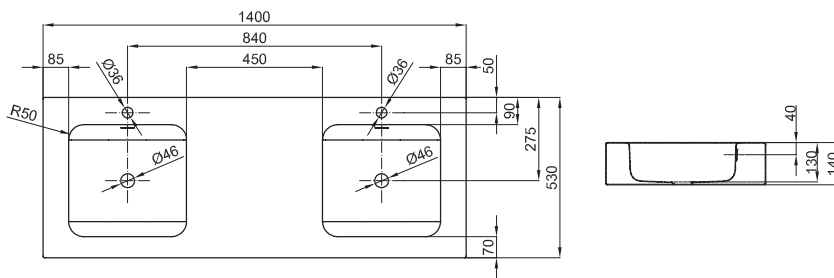

Technical Data Sheet

BETTEONE WALL MOUNTED WASHBASIN

Wall mounted washbasin, 1400 x 530 x 140 mm, enamelled, with 2 recesses, with a taphole and an overflow, incl. fastening material and overflow fitting

Design: Tesseraux + Partner

article no.	A142 HLW2
dimension	140 x 53 x 14 cm
Colours	can be delivered in white, colour range BETTEFLOOR and other sanitary colours
Extras	available with the easy-to-clean surface BETTEGLAZE® PLUS

Dimensions for installation and connection