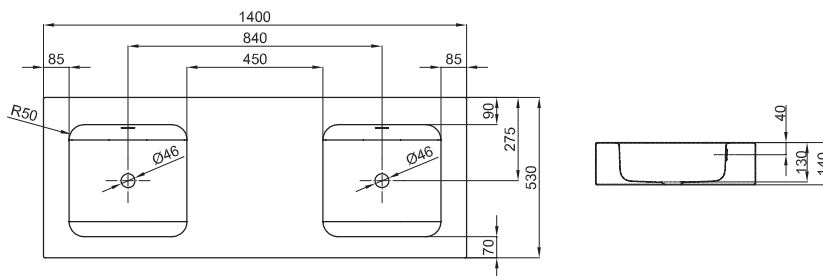

Technical Data Sheet

BETTEONE WALL MOUNTED WASHBASIN

Wall mounted washbasin, 1400 x 530 x 140 mm, enamelled, with 2 recesses, without a taphole, with an overflow, incl. fastening material and overflow fitting

Design: Tesseraux + Partner

article no.	A142
dimension	140 x 53 x 14 cm
Colours	can be delivered in white, colour range BETTEFLOOR and other sanitary colours
Extras	available with the easy-to-clean surface BETTEGLAZE® PLUS

Dimensions for installation and connection