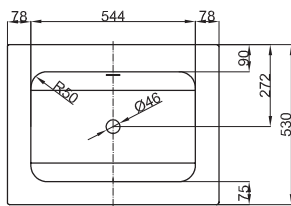

Technical Data Sheet

Design: Tesseraux + Partner

BETTEONE WALL MOUNTED WASHBASIN

Wall mounted washbasin, 700 x 530 x 140 mm, enamelled, without a taphole, with an overflow, incl. fastening material and overflow fitting

article no.	A132
dimension	70 x 53 x 14 cm
Colours	can be delivered in white, colour range BETTEFLOOR and other sanitary colours
Extras	available with the easy-to-clean surface BETTEGLAZE® PLUS

Dimensions for installation and connection