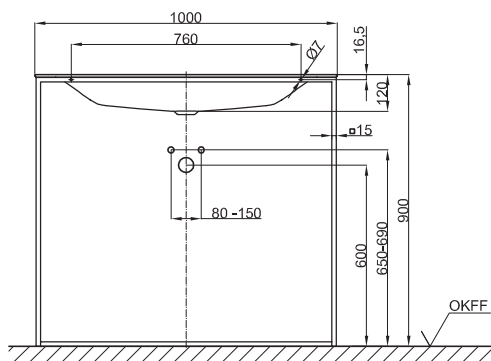

### BETTELUX SHAPE WASHBASIN

Built-in washbasin right angled for **BETTELUX SHAPE WASHBASIN FRAME**, 1000 x 495 x 9 mm, enamelled inside and outside, without a taphole or an overflow

Design: Tesseraux + Partner

article no.	A172
dimension	100 x 49,5 x 0,9 cm
Colours	can be delivered in white glossy (000) and black glossy (056)
Extras	available with the easy-to-clean surface <b>BETTEGLAZE® PLUS</b>

### Dimensions for installation and connection

### BETTELUX SHAPE WASHBASIN FRAME

Frame for **BETTELUX SHAPE WASHBASIN**, steel, powder-coated fine structure matt

article no.	Q012
dimension	100 x 49,5 cm
Colours	can be delivered in <ul style="list-style-type: none"> <li>• white (807)</li> <li>• taupe (809)</li> <li>• black (815)</li> <li>• sky (816)</li> <li>• mint (817)</li> <li>• rose (818)</li> </ul>