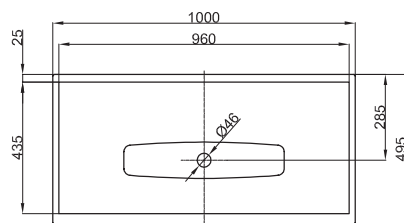

### BETTELUX SHAPE WASHBASIN

Built-in washbasin right angled for **BETTELUX SHAPE WASHBASIN FRAME**, 1000 x 495 x 9 mm, enamelled inside and outside, without a taphole or an overflow

Design: Tesseraux + Partner

article no.	A172
dimension	100 x 49,5 x 0,9 cm
Colours	can be delivered in white glossy (000) and black glossy (056)
Extras	available with the easy-to-clean surface <b>BETTEGLAZE® PLUS</b>

### Dimensions for installation and connection

### BETTELUX SHAPE WASHBASIN FRAME

Frame for **BETTELUX SHAPE WASHBASIN**, steel, powder-coated fine structure matt

article no.	Q012
dimension	100 x 49,5 cm
Colours	can be delivered in <ul style="list-style-type: none"> <li>• white (807)</li> <li>• taupe (809)</li> <li>• black (815)</li> <li>• sky (816)</li> <li>• mint (817)</li> <li>• rose (818)</li> </ul>