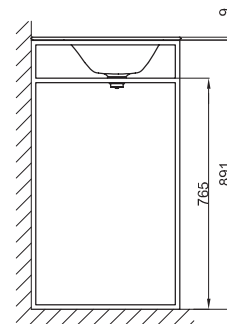

### BETTELUX SHAPE WASHBASIN

Built-in washbasin right angled for **BETTELUX SHAPE WASHBASIN FRAME**, 1000 x 495 x 9 mm, enamelled inside and outside, without a taphole or an overflow

Design: Tesseraux + Partner

article no.	A172
dimension	100 x 49,5 x 0,9 cm
Colours	can be delivered in white glossy (000) and black glossy (056)
Extras	available with the easy-to-clean surface <b>BETTEGLAZE® PLUS</b>

### Dimensions for installation and connection

### BETTELUX SHAPE WASHBASIN FRAME

Frame for **BETTELUX SHAPE WASHBASIN**, steel, powder-coated fine structure matt

article no.	Q012
dimension	100 x 49,5 cm
Colours	can be delivered in <ul style="list-style-type: none"> <li>• white (807)</li> <li>• taupe (809)</li> <li>• black (815)</li> <li>• sky (816)</li> <li>• mint (817)</li> <li>• rose (818)</li> </ul>