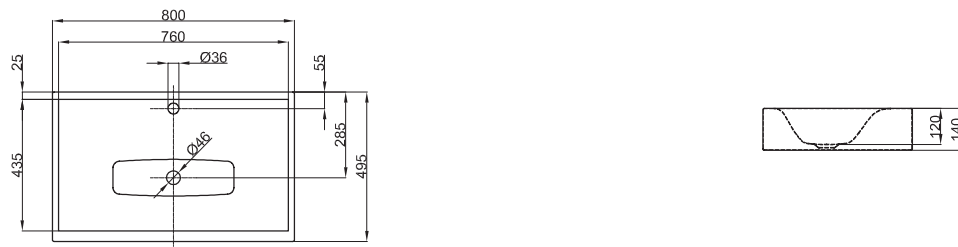

Technical Data Sheet

BETTELUX WALL MOUNTED WASHBASIN

Wall mounted washbasin right angled, 800 x 495 x 140 mm, enamelled, with a taphole, without an overflow, incl. fastening material

Design: Tesseraux + Partner

article no.	A167 HLW1
dimension	80 x 49,5 x 14 cm
Colours	can be delivered in white, colour range BETTEFLOOR and other sanitary colours
Extras	available with the easy-to-clean surface BETTEGLAZE® PLUS

Dimensions for installation and connection