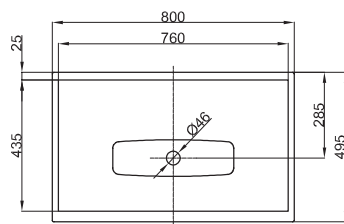

Technical Data Sheet**BETTELUX WALL MOUNTED WASHBASIN**

Wall mounted washbasin right angled, 800 x 495 x 140 mm, enamelled, without a taphole or an overflow, incl. fastening material

Design: Tesseraux + Partner

article no.	A167
dimension	80 x 49,5 x 14 cm
Colours	can be delivered in white, colour range BETTEFLOOR and other sanitary colours
Extras	available with the easy-to-clean surface BETTEGLAZE® PLUS

**Dimensions for installation and connection**