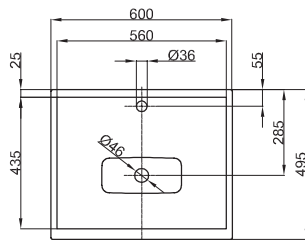

### BETTELUX WALL MOUNTED WASHBASIN

Wall mounted washbasin right angled, 600 x 495 x 140 mm, enamelled, with a taphole, without an overflow, incl. fastening material

Design: Tesseraux + Partner

article no.	A166 HLW1
dimension	60 x 49,5 x 14 cm
Colours	can be delivered in white, colour range <b>BETTEFLOOR</b> and other sanitary colours
Extras	available with the easy-to-clean surface <b>BETTEGLAZE® PLUS</b>

### Dimensions for installation and connection