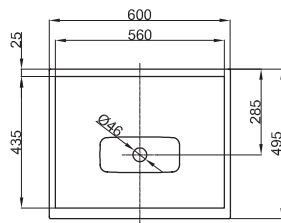

Technical Data Sheet**BETTELUX WALL MOUNTED WASHBASIN**

Wall mounted washbasin right angled, 600 x 495 x 140 mm, enamelled, without a taphole or an overflow, incl. fastening material

Design: Tesseraux + Partner

article no.	A166
dimension	60 x 49,5 x 14 cm
Colours	can be delivered in white, colour range BETTEFLOOR and other sanitary colours
Extras	available with the easy-to-clean surface BETTEGLAZE® PLUS

**Dimensions for installation and connection**