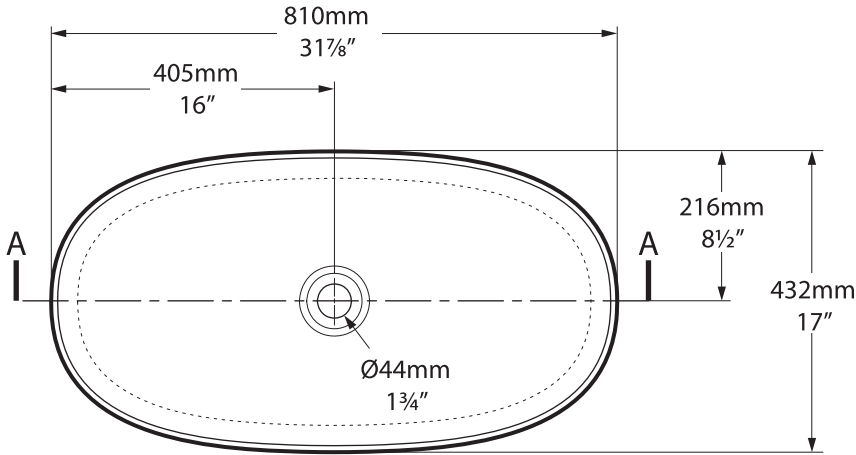

# ios 80

VB-IOS80-BK

Top view

Front view

Side view

Section AA

\*All measurements subject to +/-5% tolerance

 34