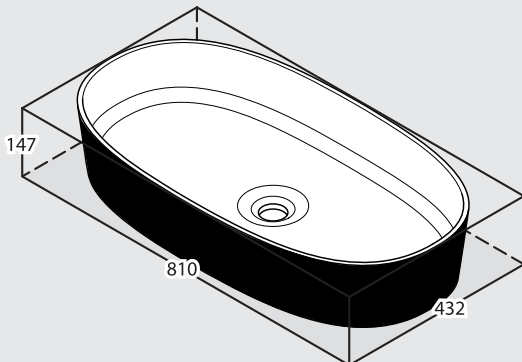

# ios 80

VB-IOS80-BK

Top view

Front view

Side view

Section AA

\*All measurements subject to +/-5% tolerance

 34

 22 ltr

 12

 0 ltr