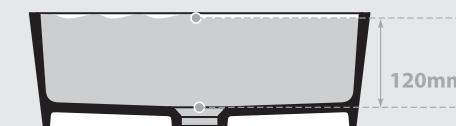

# ios 80

VB-IOS80-BK

Top view

Front view

Side view

Section AA

\*All measurements subject to +/-5% tolerance

 34