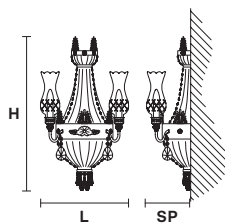

# MASIERO

Design by: m\_p studio

VE 827/A4

CE

**Telaio in ottone dorato e pendagli  
in cristallo o cristallo Swarovski.**

Solid brass gold plated frame,  
crystal pendants or Swarovski  
crystal.

**L** 45 cm / 17.75"  
**SP** 20 cm / 7.90"  
**H** 70 cm / 27.60"  
**W** 8 kg / 17.63 lb

⦿ 4×E14×40 W max  
(not included)

**G03**  
Shiny gold