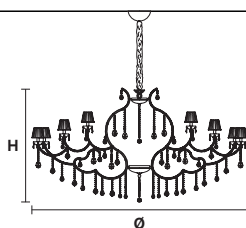

VE996/48

CE

Ø 210 cm / 82.67"
H 110 cm / 43.30"
W 95 kg / 209.43 lb

⚡ **VE 996/48 MT - CG**
48×E14×40 W max (not included)
Triac Dimmable

🔋 **VE 996/48 RW/DW**
48×LED source - 192 W tot
(driver included).
Control system: DMX or Masiero
Smart Light App