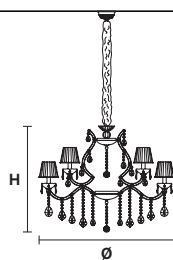

### VE996/15

CE

Ø 95 cm / 37.40"  
H 60 cm / 23.62"  
W 17 kg / 37.47 lb

⚡ **VE 996/15 MT - CG**  
15×E14×40 W max (not included)  
Triac Dimmable

🔋 **VE 996/15 RW/DW**  
15×LED source - 60 W tot  
(driver included).  
Control system: DMX or Masiero  
Smart Light App