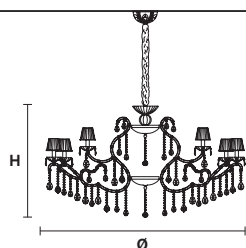

### VE996/15

CE

Ø 95 cm / 37.40"  
H 60 cm / 23.62"  
W 17 kg / 37.47 lb

⚡ **VE 996/15 MT - CG**  
15×E14×40 W max (not included)  
Triac Dimmable

🔋 **VE 996/15 RW/DW**  
15×LED source - 60 W tot  
(driver included).  
Control system: DMX or Masiero  
Smart Light App

### MT/CG

**MT**  
Traditional version  
**CG**  
Coloured glass  
version

LIGHTING	Traditional E14 lightbulbs
FRAME	<b>MT</b> Chrome or gold plated metal covered with transparent glass
	<b>CG</b> Painted metal covered with painted glass
LAMP SHADES	<b>MT</b> Organza ORG/14/LIL
	<b>CG</b> Organza ORG/14/... COLOUR
PENDANTS	<b>MT</b> Transparent glass or crystal
	<b>CG</b> Coloured glass

### VE996/36

CE

Ø 165 cm / 64.96"  
H 95 cm / 37.40"  
W 48 kg / 105.82 lb

⚡ **VE 996/36 MT - CG**  
36×E14×40 W max (not included)  
Triac Dimmable

🔋 **VE 996/36 RW/DW**  
36×LED source - 144 W tot  
(driver included).  
Control system: DMX or Masiero  
Smart Light App