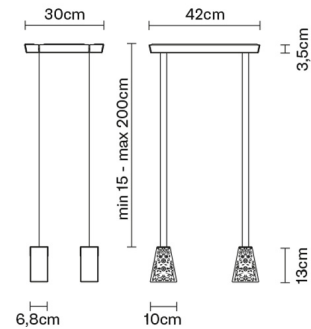

VICKY

**D69A0700**

Nicola Design

**Description**

Pendant lamp with crystal diffusers. Polished chrome-plated finishes.

**Dimensions**

**Voltage**

220-240V

**Weight**

Net: 9.07 kg  
Gross: 10 kg

**Packaging**

Volume: 0.07 m<sup>3</sup>  
Number of boxes: 1

**Specs**

**EAC** IP20

**Material**

Crystal glass - Metal