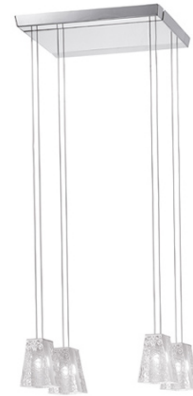

VICKY

**D69A0700**

Nicola Design

**Description**

Pendant lamp with crystal diffusers. Polished chrome-plated finishes.

**Dimensions**

**Voltage**

220-240V

**Socket**

4xG9

**Light source and alternative bulbs**

cod. A11004C20

G9 4x60W  
HSGS

Energetic class D

**Not included accessories**

Bulb

**Weight**

Net: 9.07 kg  
Gross: 10 kg

**Packaging**

Volume: 0.07 m<sup>3</sup>  
Number of boxes: 1

**Specs**

**EAC** IP20

**Material**

Crystal glass - Metal

**Available diffuser colours**

Transparent

**Available structure colours**

Chrome

**In the same family**