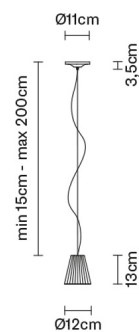

FLOW

D87A0101

Nicola Design

Description

Diffuser in 24% lead glass, internally white painted. Polished chrome metal support.

Dimensions

Voltage

220-240V

Socket

1xG9

Light source and alternative bulbs

cod. A11003C20

G9 1x48W
HSGS

Energetic class D

Included accessories

Off-center cable fastener

Not included accessories

Bulb

Weight

Net: 1.34 kg
Gross: 1.6 kg

Packaging

Volume: 0.012 m³
Number of boxes: 1

Specs

EAC IP20