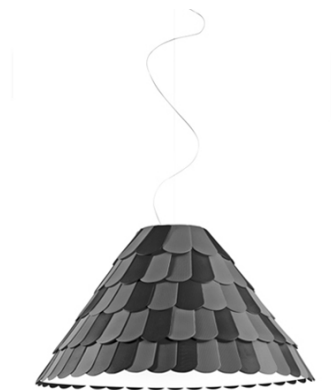

## ROOFER

#### Description

Pendant lamp with three tone coloured scales, made of semi-rigid rubbery material.