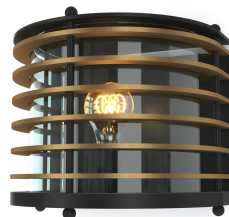

E I C H H O L T Z

SPECIFICATION SHEET

Item no.	116165
Item description	Wall Lamp Logan black finish clear glass Black finish antique brass finish clear glass
Suitable for	Indoor use/dry locations only
Net weight (kg)	5,2

DIMENSIONS

Item dimensions (cm)	26,5 x H. 22,5 x D. 19 cm
Item dimensions (inch)	10.43" x 8.86" H x 7.48" D
Wall/ceiling plate dimensions (cm)	26,5 x H. 20 x D. 1 cm
Wall/ceiling plate dimensions (inch)	10.43" x 7.87" H x 0.39" D

SPECIFICATIONS

Material(s)	Copper Glass
Lamp holder	E27
Lamp holder qty	1
Voltage	220 - 240 Volt
Wattage (max)	10 watt
Dimmable	Dimmable, dimmer not included
Wire	2 core + earth wire (0,75mm ²)

LOGISTIC INFORMATION