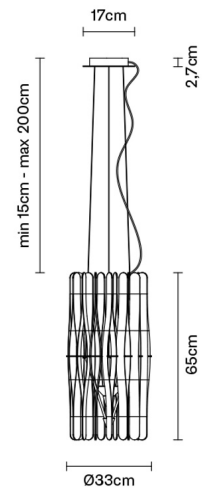

STICK

F23A0669

Matali Crasset

Description

Pendant lamp whose light is discreetly diffused from a frame decorated with laths of Ayous wood. Structure and stem in powderpainted metal, or structure in powder-painted metal with stem in Toulipier wood.

Energetic class A++

Included accessories

LED

Weight

Net: 2.92 kg
Gross: 3.32 kg

Packaging

Volume: 0.016 m³
Number of boxes: 2

Specs

EAC IP20

Dimensions

Material

Wood - Metal

Available diffuser colours

Light wood colour

Available structure colours

Anodized