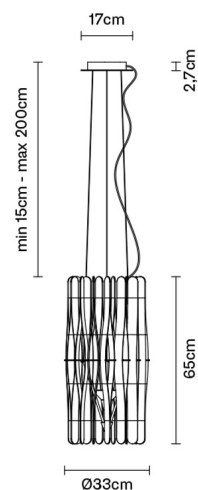

STICK

F23A0169

Matali Crasset

Description

Pendant lamp whose light is discreetly diffused from a frame decorated with laths of Ayous wood. Structure and stem in powderpainted metal, or structure in powder-painted metal with stem in Toulipier wood.

Included accessories

Bulb

Weight

Net: 2.92 kg
Gross: 3.04 kg

Packaging

Volume: 0.095 m³
Number of boxes: 2

Specs

EAC IP20

Dimensions

Material

Wood - Metal

Available diffuser colours

Light wood colour

Available structure colours

Anodized

In the same family