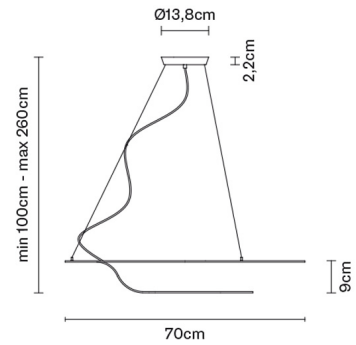

GLU

F31A0101

Pellegrini + Mengato Design

Description

Pendant lamp with opaque white painted aluminium structure.

Dimensions

Voltage

220-240V

Energetic class A++

Included accessories

LED

In the same family

Wall

Weight

Net: 6.79 kg
Gross: 6.79 kg

Packaging

Volume: 0.066 m³
Number of boxes: 1

Specs

EAC IP20