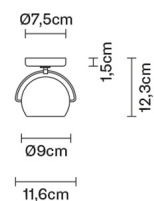

BELUGA COLOUR

D57G1341

Marc Sadler

Dimensions

Description

Wall/ceiling lamp with adjustable varnished crystal copper painted diffuser. Polished chrome-plated metal structure.

Voltage

220-240V

Bulb

Weight

Net: 0.88 kg
Gross: 0.95 kg

Packaging

Volume: 0.005 m³
Number of boxes: 1

Specs

IP20

In the same family