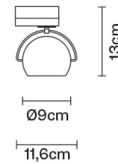

**BELUGA STEEL**

**D57J0315**

Marc Sadler

**Description**

Track light with polished chrome-plated metal structure and adjustable diffuser.

**Dimensions**

**Voltage**

220-240V

Energetic class A+

**Not included accessories**

Bulb  
Track

**Weight**

Net: 0.32 kg  
Gross: 0.39 kg

**Packaging**

Volume: 0.005 m<sup>3</sup>  
Number of boxes: 1

**Specs**