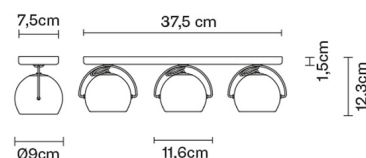

BELUGA WHITE

D57G3101

Marc Sadler

Description

Wall/ceiling lamp with polished chrome-plated structure. Adjustable polished white blown glass diffusers.

Dimensions

Voltage

220-240V

Weight

Net: 0.93 kg
Gross: 0.93 kg

Packaging

Volume: 0.014 m³
Number of boxes: 1

Specs

Material

Glass - Metal

Available diffuser colours