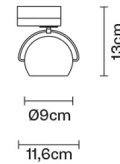

BELUGA WHITE

D57J1501

Marc Sadler

Description

Track light with polished chrome-plated structure. Adjustable polished white blown glass diffuser.

Dimensions

Voltage

220-240V

Weight

Net: 0.76 kg
Gross: 0.83 kg

Packaging

Volume: 0.005 m³
Number of boxes: 1

Specs

Material

Glass - Metal

Available diffuser colours