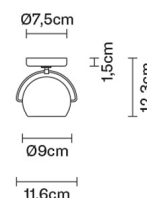

BELUGA WHITE

D57G2701

Marc Sadler

Description

Wall/ceiling lamp with polished chrome-plated structure. Adjustable polished white blown glass diffuser.

Dimensions

Voltage

220-240V

Weight

Net: 0.93 kg
Gross: 1 kg

Packaging

Volume: 0.005 m³
Number of boxes: 1

Specs

IP20

Material

Glass - Metal