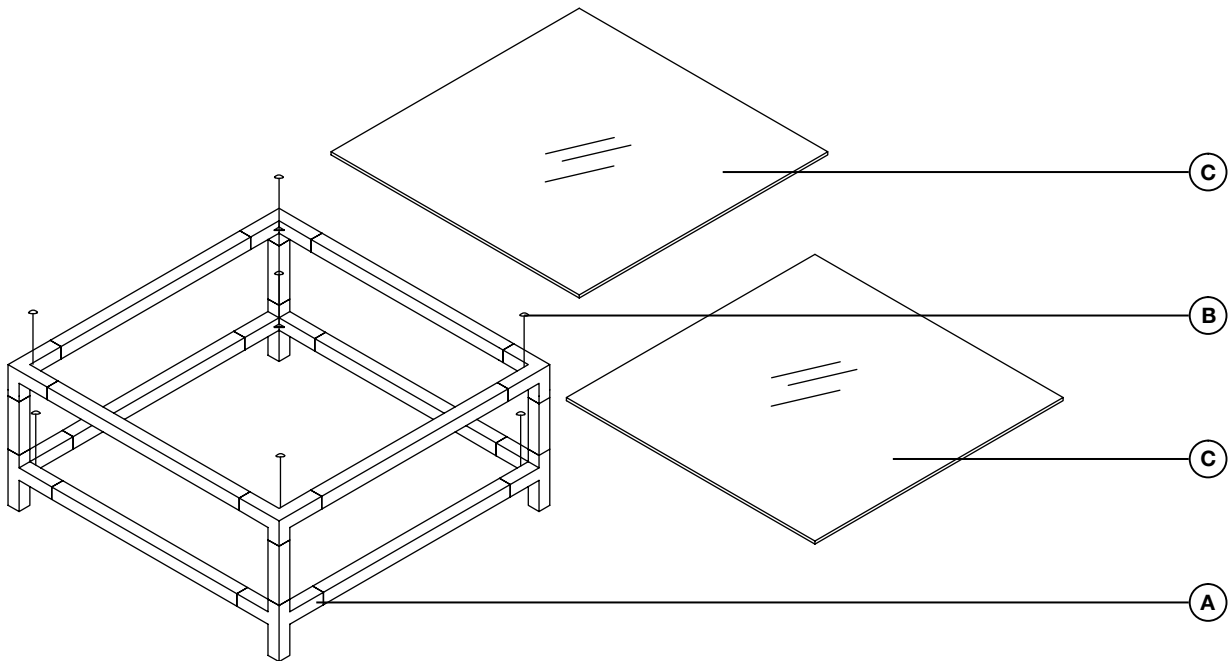

E I C H H O L T Z

113317 COFFEE TABLE ROYALTON

ASSEMBLY INSTRUCTION

PARTS

1x

(A)

8x

(B)

2x

(C)

1

2