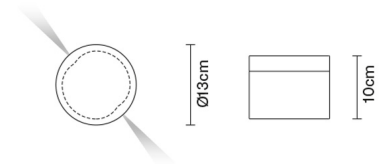

JAZZ

D52G0600

Pamio Design

Dimensions

Description

Wall/ceiling lamp with pressed glass diffuser, partially white painted. Stainless steel structure.

Voltage

220-240V

Dimmable LED

TRIAC

Material

Glass - Stainless steel

Light source and alternative bulbs

LED 1x8.7W-120°
WHITE 3000K
800lm Cri >80

Available diffuser colours

Transparent

Energetic class A++

Available structure colours

Chrome

Included accessories

LED

Weight

Net: 1.6 kg
Gross: 1.72 kg

Packaging