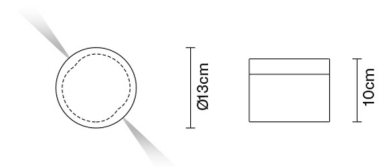

JAZZ

**D52G0500**

*Pamio Design*

**Dimensions**

**Description**

Wall/ceiling lamp with pressed glass diffuser, partially white painted. Stainless steel structure.

**Voltage**

220-240V