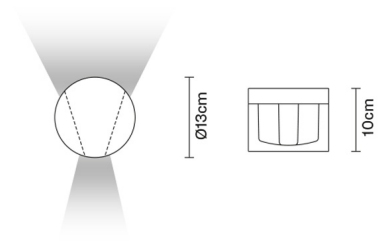

## Description

Wall/ceiling lamp with pressed glass diffuser, partially white painted. Stainless steel structure.

## Dimensions