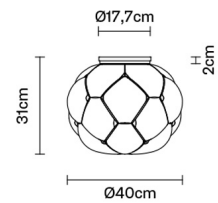

CLOUDY

F21E0371

Mathieu Lehanneur

Dimensions

Description

Ceiling lamp with shaded white blown glass diffuser with metal structures in die-cast aluminium.

Voltage

220-240V

Bulb

In the same family

Pendant

Weight

Net: 1.57 kg
Gross: 2.03 kg

Packaging

Volume: 0.027 m³
Number of boxes: 1

Specs

ERC IP40

CLOUDY

F21E0571

Mathieu Lehanneur

Description

Ceiling lamp with shaded white blown glass diffuser with metal structures in die-cast aluminium.

Dimensions

Voltage