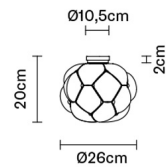

CLOUDY

F21E0371

Mathieu Lehanneur

Dimensions

Description

Ceiling lamp with shaded white blown glass diffuser with metal structures in die-cast aluminium.

Voltage

220-240V

Bulb

In the same family

Pendant

Weight

Net: 1.57 kg
Gross: 2.03 kg

Packaging

Volume: 0.027 m³
Number of boxes: 1

Specs