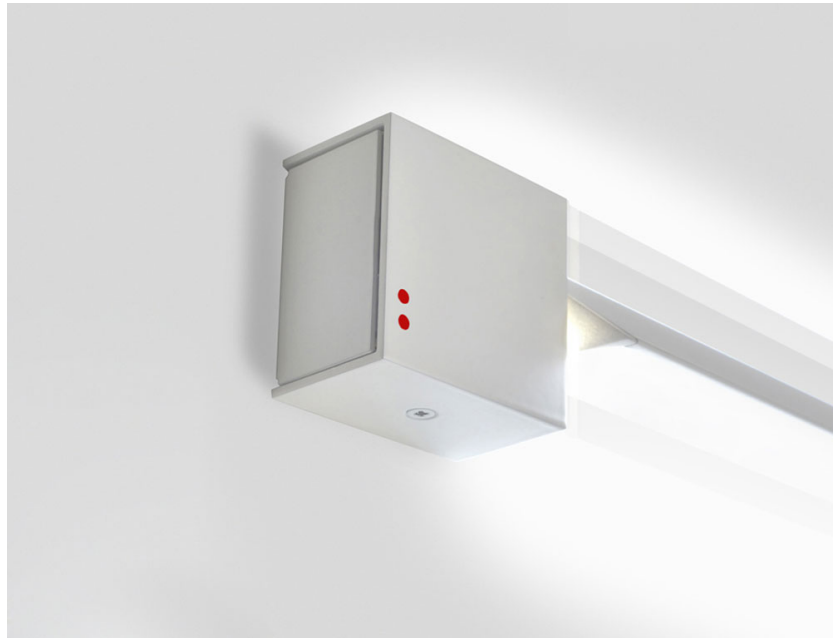

PIVOT

F39G0501

Vittorio Massimo

Description

Wall/ceiling lamp with white painted aluminium structure. Adjustable light fitting.

Voltage

24Vdc

Light source and alternative bulbs

LED 1x90W-120°
WHITE 3000K
7500lm Cri >80

Energetic class A++

Included accessories

LED

Not included accessories

Driver

Weight

Net: 1.02 kg
Gross: 1.86 kg

Packaging

Volume: 0.012 m³
Number of boxes: 1

Specs

Dimensions

Material

Aluminium

Available structure colours

- White
- Anthracite
- Light grey