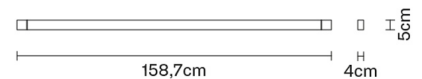

LED 1x90W-120°
WHITE 3000K
7500lm Cri >80

Energetic class A++

Included accessories

LED

Not included accessories

Driver

Weight

Net: 1.02 kg
Gross: 1.86 kg

Packaging

Volume: 0.012 m³
Number of boxes: 1

Specs

Dimensions

Material

Aluminium

Available structure colours

- White
- Anthracite
- Light grey